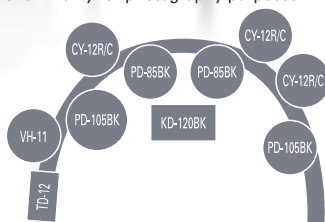

Redesigned for High-Impact Performance & Recording

Bigger pads, stronger hardware, and enhanced V-Edit capabilities anchor the new TD-12KX V-Stage® kit. The drum rack and mounting hardware have been redesigned as well, providing an extra solid feel with enhanced pad mounting and placement. The KD-120 kick pad is larger and more stable, as is the PD-105 floor-tom pad, offering a more natural look and feel around the kit. Enhanced V-Edit features have also been added to the TD-12KX package for a wider variety of custom sounds. For drummers who want the best V-Drums® sound and performance without the larger footprint and price-of-the flagship TD-20KX, the TD-12KX is the ideal instrument.

TD-12KX Specifications

- **Trigger Input Jacks** Total: 12 inputs, 10 standard inputs for included pads, 2 extra inputs for optional pads (AUX 1-2) ■ **Hi-Hat Control Input** 1 input ■ **Dimensions** 1500 (W) x 1200 (D) x 1250 (H) mm / 59-1/16 (W) x 47-1/4 (D) x 49-1/4 (H) inches (including Sound Module, Kick Pad, Cymbals and Stool)
- **Weight** 40.1 kg / 88 lbs 7 oz (Excluding Kick Pedal and Hi-Hat Stand)

PDX-6 V-Pad

The PDX-6 is the smallest of the Roland® V-Pads™. Originally designed as a tom pad for the TD-4SX, it provides dual triggering from its 6.5" mesh head and 8" rim.

PDX-6 Specifications

- **Head size** 6.5 inches ■ **Triggers** 2 (Head, Rim) ■ **Dimensions** 227 (W) x 286 (D) x 63.5 (H) mm, 8-15/16 (W) x 11-5/16 (D) x 2-1/2 (H) inches ■ **Weight** 1.1 kg, 2 lbs 7 oz
- **Accessories** Owner's Manual, Connection Cable, Drum Key ■ **Option** Pad Mount (MDH-Series), Stand (MDS-Series)