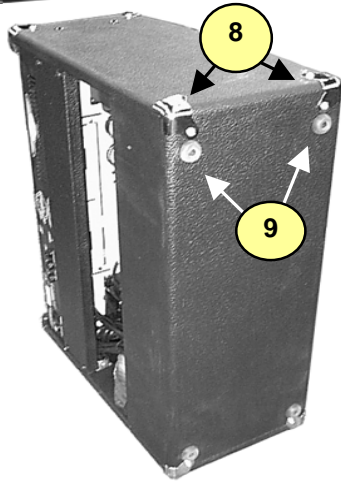

YCV80

Traynor Guitar Series

#	Part#	Description
Labeled Components		
1	8260	TRAYNOR LOGO
2	7080	12" 8R 80WPGM SPEAKER CELESTION
3	8461	TRIM CLIP (PLATED BLK ZINC)
4	Z435	YCV80 GRILLE* ‡ current model only!
5	TFS-2B	TRAYNOR DUAL FOOTSWCH 10' CORD
6	8522	72" RCA PREFAB CABLE STEREO
7	3537	ACC# 4EB3C1B LONG REVERB
8	8504	CORNER, 2 LEGS NOTCED LIP NICKEL PLATED
9	8522	RUBBER BUMPER WITH WASHER -SMALL-
10	8770	1/4-20 X 1 5/16 TRUSS PH MS JS5
11	8456	10.0" STRAP HANDLE, NICKEL COVERS
12	6397	JEWELLED PILOT LAMP AMBER REG
13	8430	CHICKEN-BEAK KNOB
14	8633	ROUND PUSH BUTTON 1/4" BLACK
15	3921	1/4" JCK PCB MT VERT STER RT SWT
16	3663	SNAP IEC PWR SOC W/.250TAB FOR .060
17	3698	SPST ROKR SW QUIK 180° AC PWR
18	3450 & 3450NUT	1/4" ALL GOLD PC MNT JK SKT
19	3482	LOWPROFILE FUSEHOLDER 1/4" BUSSMANN
20	8638	PUSH SW BUTTON GREY
21	3923	XLR MALE PCB MT HORZ MTHOLE-V SNAP
22	3552	NYLON SPRING CLAMP
23	7025A OR 7025B	12AX7 DUAL TRIODE PREAMP TUBE
24	6L6B	6L6GB OUTPUT POWER TUBE
25	3428	8' 3/18 SJT AC LINE CORD REMOVABLE

- 6/7 REVERB CABLE AND UNIT
- 23/24 TUBES
- 25 AC Cord

*NOTE: Replacement grilles are 'Special-Order' and are only available while the model is in production.

‡ Grilles & Support replacements are for CURRENT models only.