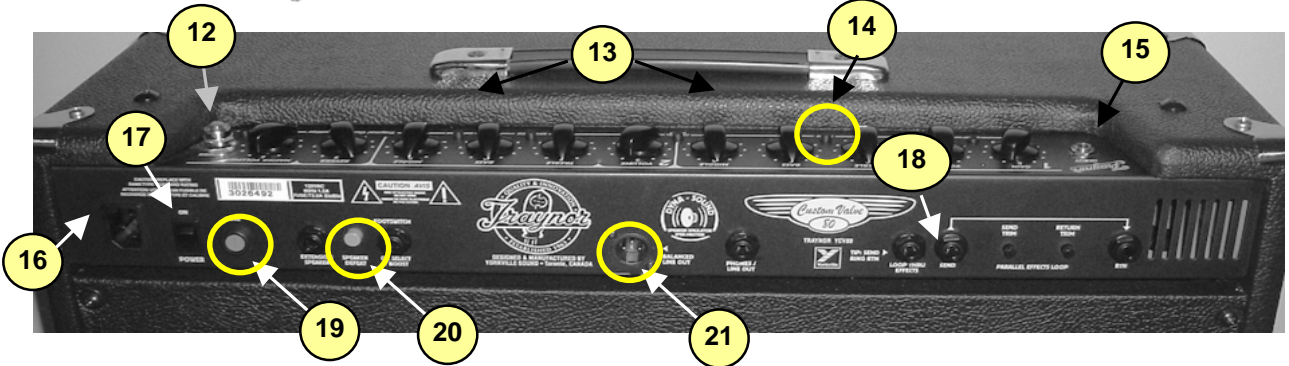

YCV80

Traynor Guitar Series

#	Part#	Description
Labeled Components		
1	8260	TRAYNOR LOGO
2	7080	12" 8R 80WPGM SPEAKER CELESTION
3	8461	TRIM CLIP (PLATED BLK ZINC)
4	Z435	YCV80 GRILLE* ‡ current model only!
5	TFS-2B	TRAYNOR DUAL FOOTSWCH 10' CORD
6	8522	72" RCA PREFAB CABLE STEREO
7	3537	ACC# 4EB3C1B LONG REVERB
8	8504	CORNER, 2 LEGS NOTCED LIP NICKEL PLATED
9	8522	RUBBER BUMPER WITH WASHER -SMALL-
10	8770	1/4-20 X 1 5/16 TRUSS PH MS JS5
11	8456	10.0" STRAP HANDLE, NICKEL COVERS
12	6397	JEWELLED PILOT LAMP AMBER REG
13	8430	CHICKEN-BEAK KNOB
14	8633	ROUND PUSH BUTTON 1/4" BLACK
15	3921	1/4" JCK PCB MT VERT STER RT SWT
16	3663	SNAP IEC PWR SOC W/.250TAB FOR .060
17	3698	SPST ROKR SW QUIK 180° AC PWR
18	3450 & 3450NUT	1/4" ALL GOLD PC MNT JK SKT
19	3482	LOWPROFILE FUSEHOLDER 1/4" BUSSMANN
20	8638	PUSH SW BUTTON GREY
21	3923	XLR MALE PCB MT HORZ MTHOLE-V SNAP
22	3552	NYLON SPRING CLAMP
23	7025A OR 7025B	12AX7 DUAL TRIODE PREAMP TUBE
24	6L6B	6L6GB OUTPUT POWER TUBE
25	3428	8' 3/18 SJT AC LINE CORD REMOVABLE

- 6/7 REVERB CABLE AND UNIT
- 23/24 TUBES
- 25 AC Cord

*NOTE: Replacement grilles are 'Special-Order' and are only available while the model is in production.

‡ Grilles & Support replacements are for CURRENT models only.