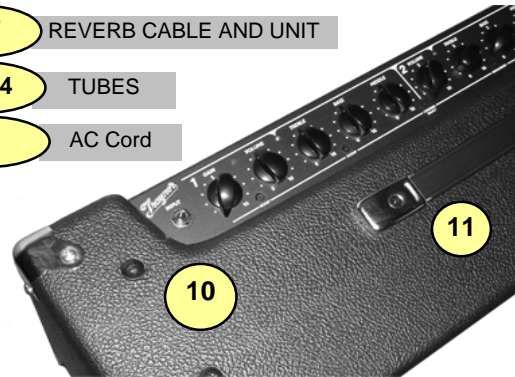

YCV80

Traynor Guitar Series

#	Part#	Description
Labeled Components		
1	8260	TRAYNOR LOGO
2	7080	12" 8R 80WPGM SPEAKER CELESTION
3	8461	TRIM CLIP (PLATED BLK ZINC)
4	Z435	YCV80 GRILLE* ‡ current model only!
5	TFS-2B	TRAYNOR DUAL FOOTSWCH 10' CORD
6	8522	72" RCA PREFAB CABLE STEREO
7	3537	ACC# 4EB3C1B LONG REVERB
8	8504	CORNER, 2 LEGS NOTCED LIP NICKEL PLATED
9	8522	RUBBER BUMPER WITH WASHER -SMALL-
10	8770	1/4-20 X 1 5/16 TRUSS PH MS JS5
11	8456	10.0" STRAP HANDLE, NICKEL COVERS
12	6397	JEWELLED PILOT LAMP AMBER REG
13	8430	CHICKEN-BEAK KNOB
14	8633	ROUND PUSH BUTTON 1/4" BLACK
15	3921	1/4" JCK PCB MT VERT STER RT SWT
16	3663	SNAP IEC PWR SOC W/.250TAB FOR .060
17	3698	SPST ROKR SW QUIK 180° AC PWR
18	3450 & 3450NUT	1/4" ALL GOLD PC MNT JK SKT
19	3482	LOWPROFILE FUSEHOLDER 1/4" BUSSMANN
20	8638	PUSH SW BUTTON GREY
21	3923	XLR MALE PCB MT HORZ MTHOLE-V SNAP
22	3552	NYLON SPRING CLAMP
23	7025A OR 7025B	12AX7 DUAL TRIODE PREAMP TUBE
24	6L6B	6L6GB OUTPUT POWER TUBE
25	3428	8' 3/18 SJT AC LINE CORD REMOVABLE

- 6/7 REVERB CABLE AND UNIT
- 23/24 TUBES
- 25 AC Cord

*NOTE: Replacement grilles are 'Special-Order' and are only available while the model is in production.

‡ Grilles & Support replacements are for CURRENT models only.