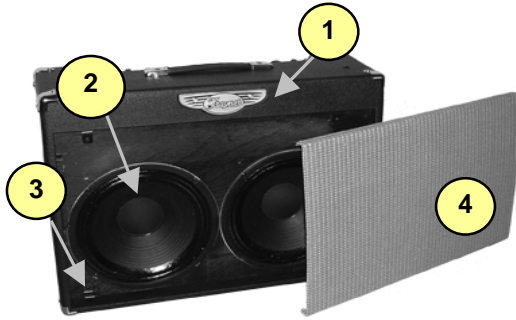

YCV80

Traynor Guitar Series

#	Part#	Description
Labeled Components		
1	8260	TRAYNOR LOGO
2	7080	12" 8R 80WPGM SPEAKER CELESTION
3	8461	TRIM CLIP (PLATED BLK ZINC)
4	Z435	YCV80 GRILLE* ‡ current model only!
5	TFS-2B	TRAYNOR DUAL FOOTSWCH 10' CORD
6	8522	72" RCA PREFAB CABLE STEREO
7	3537	ACC# 4EB3C1B LONG REVERB
8	8504	CORNER, 2 LEGS NOTCED LIP NICKEL PLATED
9	8522	RUBBER BUMPER WITH WASHER -SMALL-
10	8770	1/4-20 X 1 5/16 TRUSS PH MS JS5
11	8456	10.0" STRAP HANDLE, NICKEL COVERS
12	6397	JEWELLED PILOT LAMP AMBER REG
13	8430	CHICKEN-BEAK KNOB
14	8633	ROUND PUSH BUTTON 1/4" BLACK
15	3921	1/4" JCK PCB MT VERT STER RT SWT
16	3663	SNAP IEC PWR SOC W/.250TAB FOR .060
17	3698	SPST ROKR SW QUIK 180° AC PWR
18	3450 & 3450NUT	1/4" ALL GOLD PC MNT JK SKT
19	3482	LOWPROFILE FUSEHOLDER 1/4" BUSSMANN
20	8638	PUSH SW BUTTON GREY
21	3923	XLR MALE PCB MT HORZ MTHOLE-V SNAP
22	3552	NYLON SPRING CLAMP
23	7025A OR 7025B	12AX7 DUAL TRIODE PREAMP TUBE
24	6L6B	6L6GB OUTPUT POWER TUBE
25	3428	8' 3/18 SJT AC LINE CORD REMOVABLE

- 6/7 REVERB CABLE AND UNIT
- 23/24 TUBES
- 25 AC Cord

*NOTE: Replacement grilles are 'Special-Order' and are only available while the model is in production.

‡ Grilles & Support replacements are for CURRENT models only.