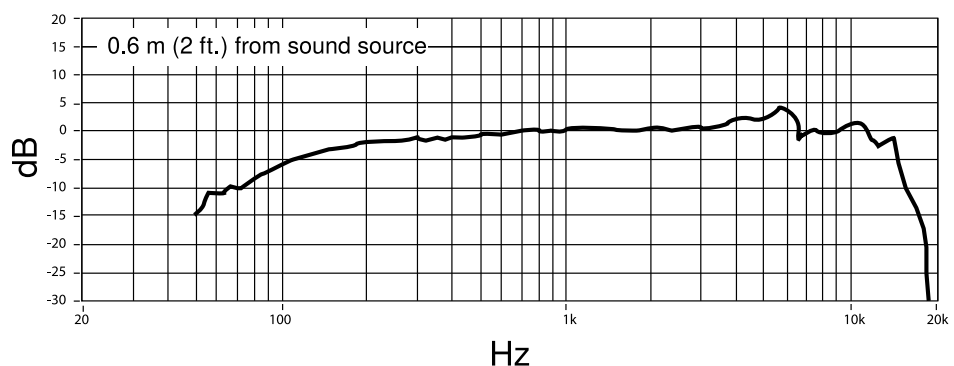

Frequency Response

SHURE®

LEGENDARY
PERFORMANCE™

www.shure.com

© 2015 Shure Incorporated