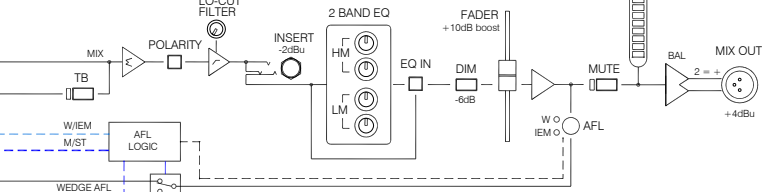

GL2800M

16 MIX WEDGE / IEM MONITOR CONSOLE

INPUT CHANNELS

GLOBAL MIX SETTINGS

MUTE GROUPS

MIX1-8

MIX9-16

PHONES

IEM

WEDGE

TB/OSC