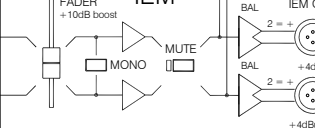

GL2800M

16 MIX WEDGE / IEM MONITOR CONSOLE

INPUT CHANNELS

GLOBAL MIX SETTINGS

MUTE GROUPS

MIX1-8

MIX9-16

PHONES

IEM

WEDGE

TB/OSC