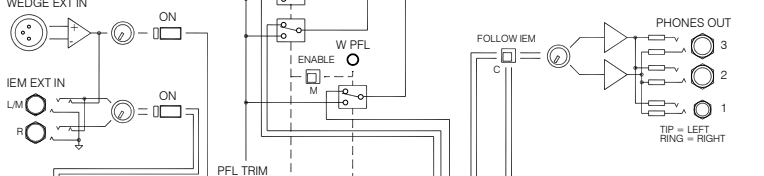

GL2800M

16 MIX WEDGE / IEM MONITOR CONSOLE

INPUT CHANNELS

GLOBAL MIX SETTINGS

MUTE GROUPS

MIX1-8

MIX9-16

PHONES