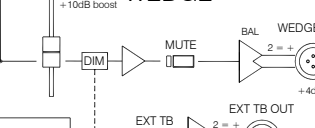

GL2800M

16 MIX WEDGE / IEM MONITOR CONSOLE

INPUT CHANNELS

GLOBAL MIX SETTINGS

MUTE GROUPS

MIX1-8

MIX9-16

PHONES

IEM

WEDGE

TB/OSC