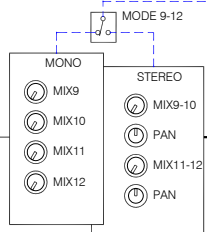

GL2800M

16 MIX WEDGE / IEM MONITOR CONSOLE

INPUT CHANNELS

GLOBAL MIX SETTINGS

MUTE GROUPS

MIX1-8

MIX9-16

PHONES

IEM

WEDGE

TB/OSC