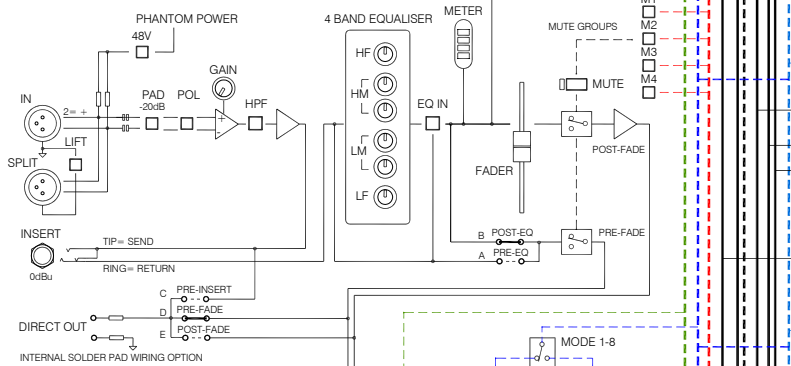

GL2800M

16 MIX WEDGE / IEM MONITOR CONSOLE

INPUT CHANNELS

GLOBAL MIX SETTINGS

MUTE GROUPS

MIX1-8

MIX9-16

PHONES

IEM

WEDGE

TB/OSC