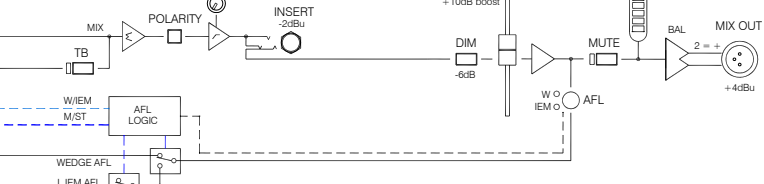

GL2800M

16 MIX WEDGE / IEM MONITOR CONSOLE

INPUT CHANNELS

GLOBAL MIX SETTINGS

MUTE GROUPS

MIX1-8

MIX9-16

PHONES

IEM

WEDGE

TB/OSC