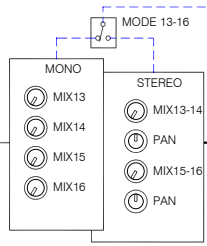

GL2800M

16 MIX WEDGE / IEM MONITOR CONSOLE

INPUT CHANNELS

GLOBAL MIX SETTINGS

MUTE GROUPS

MIX1-8

MIX9-16

PHONES

IEM

WEDGE

TB/OSC