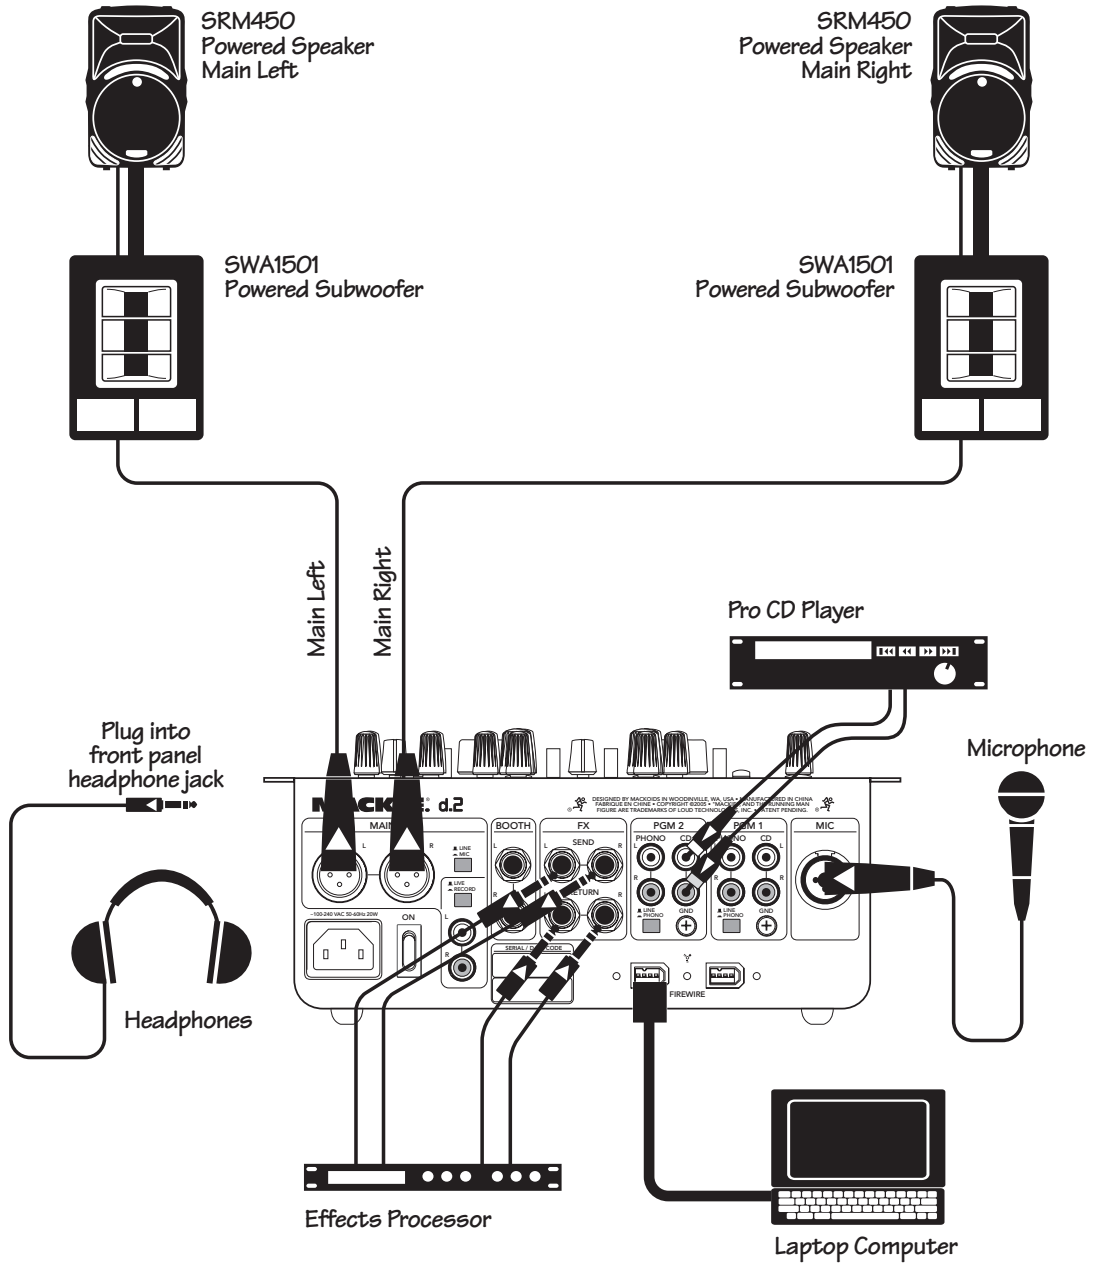

Hookup Diagrams

(The following hookup diagrams show the d.2 with the optional FireWire card installed.)

Radio Show Recording/Podcasting/having a good old time

Two-Turntable Portable System

Club System