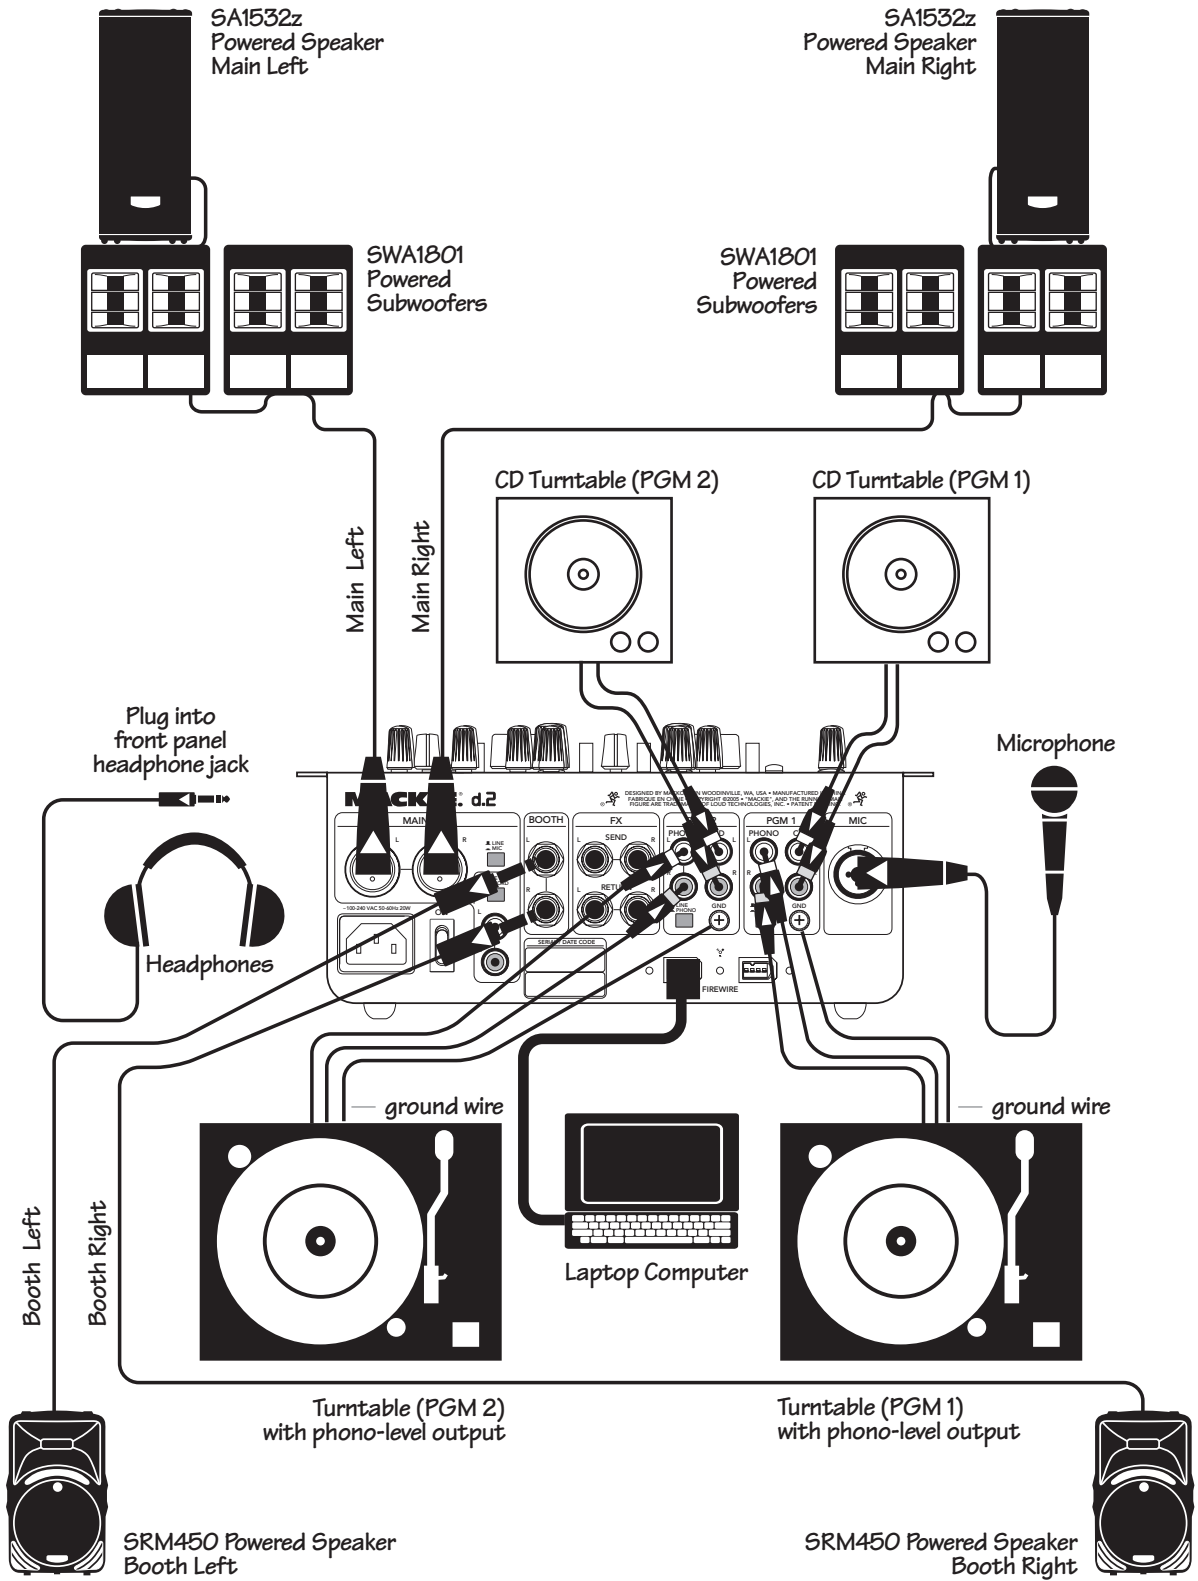

Hookup Diagrams

(The following hookup diagrams show the d.2 with the optional FireWire card installed.)

Radio Show Recording/Podcasting/having a good old time

Two-Turntable Portable System

Club System