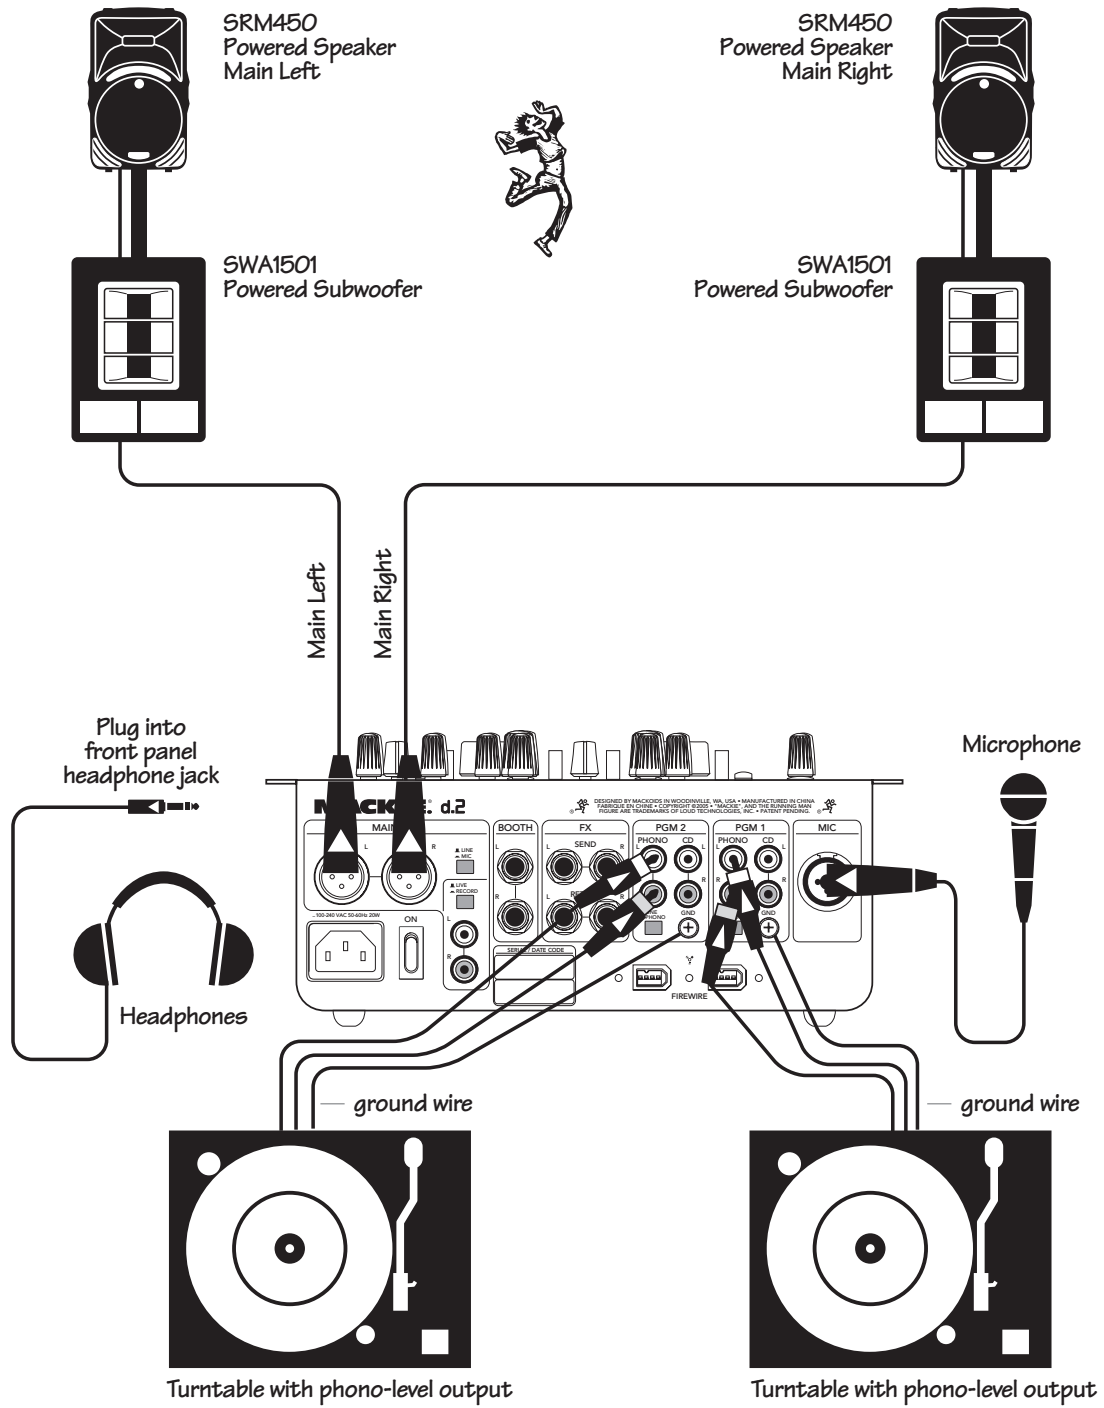

Hookup Diagrams

(The following hookup diagrams show the d.2 with the optional FireWire card installed.)

Radio Show Recording/Podcasting/having a good old time

Two-Turntable Portable System

Club System