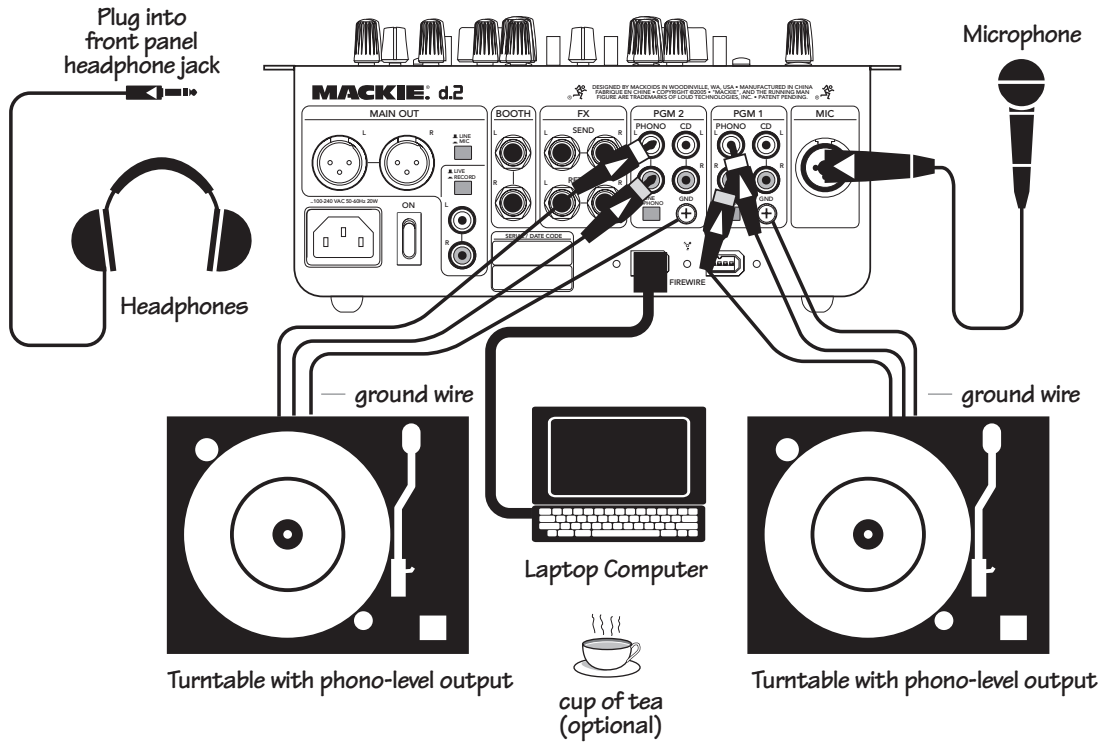

Hookup Diagrams

(The following hookup diagrams show the d.2 with the optional FireWire card installed.)

Radio Show Recording/Podcasting/having a good old time

Two-Turntable Portable System

Club System