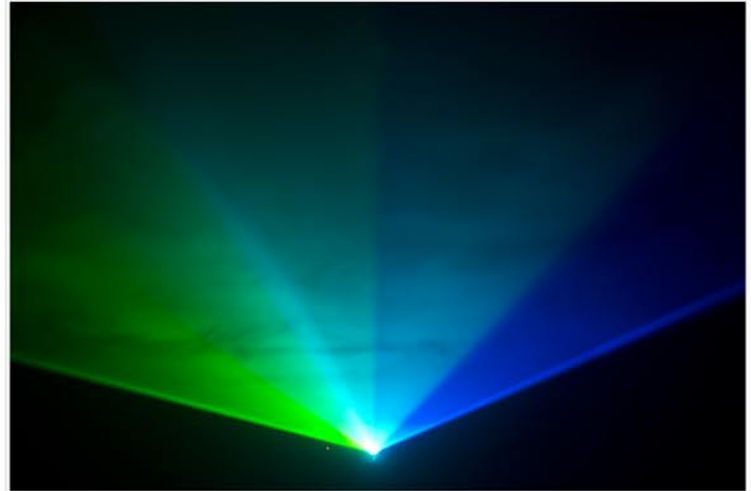

Scorpion™ GBC 2.0
Weight: 5.6 lbs (2.7 kg)
Size: 11 x 8.5 x 7.4 in
(276 x 215 x 187 mm)

**True Blue Laser
No More Purple!**

Key Features

- Incredibly-bright, color-mixing aerial effect laser that uses **true blue** and **brilliant green** lasers
- Patented, Fat Beam™ laser technology creates beams that are 4 times thicker than a standard laser
- Extremely versatile zoom range of 1° - 36° gives you the flexibility to create a mind-blowing laser show
- Separate color control offers solid **green**, solid **blue** or combined **cyan** color mixing
- The built-in sliding rail system allows multiple units to hang as one
- Built-in patterns include the popular “laser sky” effect
- Programmable pan, tilt, and zoom with separate X, Y, and Z rolling effects let you easily generate customized and ever-changing laser shows
- Linkable with other Scorpion™ GVC, Scorpion™ RVM, Scorpion™ RGY and Scorpion™ GBC 2.0 lasers
- Power linking saves time running cables and extension cords
- Built-in automated programs via master/slave or DMX
- Light source: 450 nm/20 mW **true blue** laser diode, 532 nm/40 mW **green** laser diode