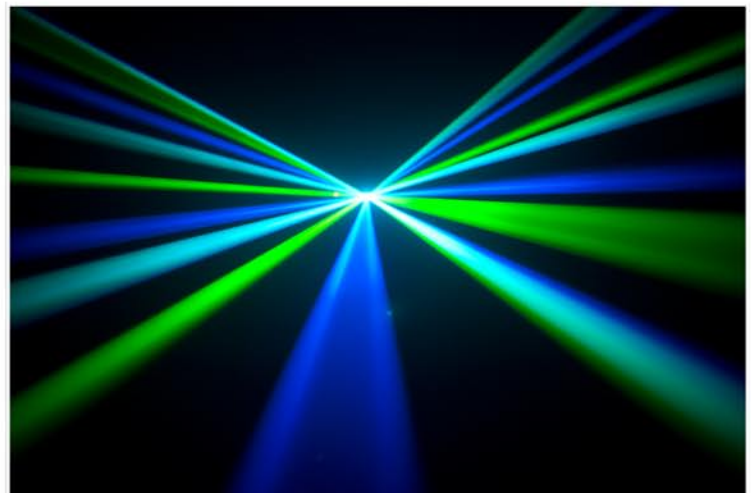

Scorpion™ GBC 2.0
Weight: 5.6 lbs (2.7 kg)
Size: 11 x 8.5 x 7.4 in
(276 x 215 x 187 mm)

**True Blue Laser
No More Purple!**

Key Features

- Incredibly-bright, color-mixing aerial effect laser that uses **true blue** and **brilliant green** lasers
- Patented, Fat Beam™ laser technology creates beams that are 4 times thicker than a standard laser
- Extremely versatile zoom range of 1° - 36° gives you the flexibility to create a mind-blowing laser show
- Separate color control offers solid **green**, solid **blue** or combined **cyan** color mixing
- The built-in sliding rail system allows multiple units to hang as one
- Built-in patterns include the popular “laser sky” effect
- Programmable pan, tilt, and zoom with separate X, Y, and Z rolling effects let you easily generate customized and ever-changing laser shows
- Linkable with other Scorpion™ GVC, Scorpion™ RVM, Scorpion™ RGY and Scorpion™ GBC 2.0 lasers
- Power linking saves time running cables and extension cords
- Built-in automated programs via master/slave or DMX
- Light source: 450 nm/20 mW **true blue** laser diode, 532 nm/40 mW **green** laser diode