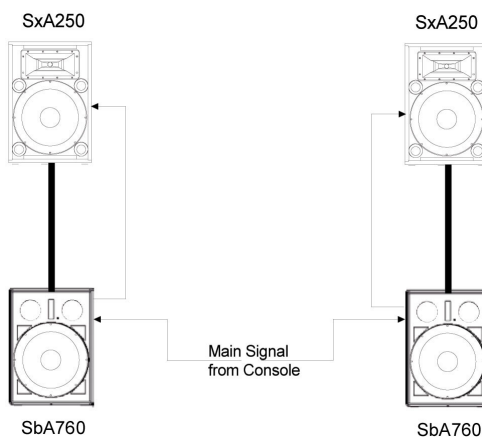

Technical Specifications:

Freq. Range (-10 dB):	42 Hz - 150 Hz
Amplifier Design:	Hi-Efficiency Class H
Output Power:	760W (RMS)
THD, Rated:	<0.05%
Sensitivity (SPL 1W/1m):	100 dB
Max Calculated SPL:	128 dB
Components:	EVS-15FR
Connectors:	2 XLR/Jack Combo Input 2 XLR Slave Through 2 XLR Mid-Hi Output
Level Control:	+40 dB to -10 dB
Internal Crossover:	PowerMax 12, 100 Hz
Protection:	Dynamic Limiter, DC, HF High Temperature, Peak Current Limiter
Power Requirements:	100V, 120V, 230V, 240V
Cabinet:	16mm Plywood Vented Enclosure, 4 Wheels, Pole Mount (M20), 2 Handles
Cabinet Finish:	Futura
Grille:	Black Powder-Coated Steel
Dimensions (H x W x D/D w/Wheels):	23.7" x 16.9" x 22.0"/26.2" (603mm x 428mm x 558/665mm)
Net Weight:	94.7 lbs (43 kg)

Dimension Drawing:

Top View

Front View

Side View

Back View

Examples for Typical System Applications:

Extension for Sx Speaker System with a Powered Mixer

Powered PA System with SxA250