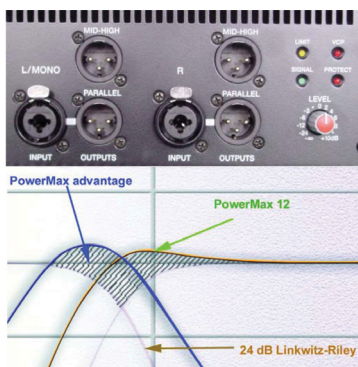

Technical Specifications:

Freq. Range (-10 dB):	42 Hz - 150 Hz
Amplifier Design:	Hi-Efficiency Class H
Output Power:	760W (RMS)
THD, Rated:	<0.05%
Sensitivity (SPL 1W/1m):	100 dB
Max Calculated SPL:	128 dB
Components:	EVS-15FR
Connectors:	2 XLR/Jack Combo Input 2 XLR Slave Through 2 XLR Mid-Hi Output
Level Control:	+40 dB to -10 dB
Internal Crossover:	PowerMax 12, 100 Hz
Protection:	Dynamic Limiter, DC, HF High Temperature, Peak Current Limiter
Power Requirements:	100V, 120V, 230V, 240V
Cabinet:	16mm Plywood Vented Enclosure, 4 Wheels, Pole Mount (M20), 2 Handles
Cabinet Finish:	Futura
Grille:	Black Powder-Coated Steel
Dimensions (H x W x D/D w/Wheels):	23.7" x 16.9" x 22.0"/26.2" (603mm x 428mm x 558/665mm)
Net Weight:	94.7 lbs (43 kg)

Frequency Response & Impedance:

State-of-the-Art Signal Processing Technology:

The built-in stereo crossover with PowerMax12 crossover function (patents pending) delivers an extra 6 dB SPL at the crossover point - providing an acoustical output that can't be achieved by standard equalizing. The onboard dynamic limiter and the unique Voice-Coil-Protection (VCP) circuit are the guarantee for a safe performance.