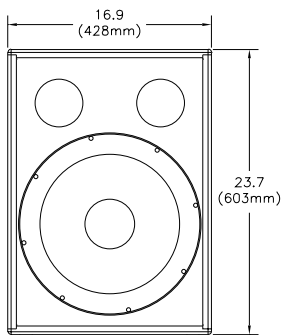

Technical Specifications:

Freq. Range (-10 dB):	42 Hz - 150 Hz
Amplifier Design:	Hi-Efficiency Class H
Output Power:	760W (RMS)
THD, Rated:	<0.05%
Sensitivity (SPL 1W/1m):	100 dB
Max Calculated SPL:	128 dB
Components:	EVS-15FR
Connectors:	2 XLR/Jack Combo Input 2 XLR Slave Through 2 XLR Mid-Hi Output
Level Control:	+40 dB to -10 dB
Internal Crossover:	PowerMax 12, 100 Hz
Protection:	Dynamic Limiter, DC, HF High Temperature, Peak Current Limiter
Power Requirements:	100V, 120V, 230V, 240V
Cabinet:	16mm Plywood Vented Enclosure, 4 Wheels, Pole Mount (M20), 2 Handles
Cabinet Finish:	Futura
Grille:	Black Powder-Coated Steel
Dimensions (H x W x D/D w/Wheels):	23.7" x 16.9" x 22.0"/26.2" (603mm x 428mm x 558/665mm)
Net Weight:	94.7 lbs (43 kg)

Dimension Drawing:

Top View

Front View

Side View

Back View

Examples for Typical System Applications:

Extension for Sx Speaker System with a Powered Mixer

Powered PA System with SxA250