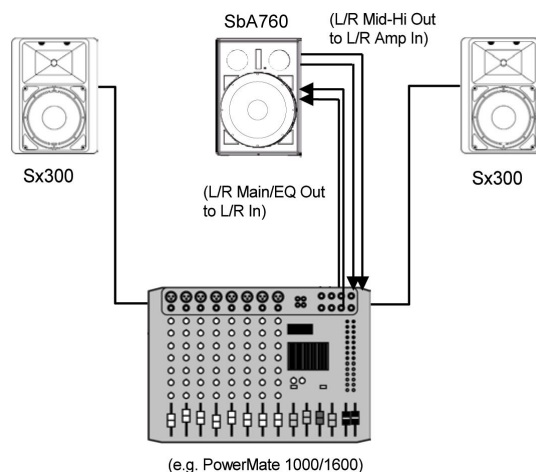

Technical Specifications:

Freq. Range (-10 dB):	42 Hz - 150 Hz
Amplifier Design:	Hi-Efficiency Class H
Output Power:	760W (RMS)
THD, Rated:	<0.05%
Sensitivity (SPL 1W/1m):	100 dB
Max Calculated SPL:	128 dB
Components:	EVS-15FR
Connectors:	2 XLR/Jack Combo Input 2 XLR Slave Through 2 XLR Mid-Hi Output
Level Control:	+40 dB to -10 dB
Internal Crossover:	PowerMax 12, 100 Hz
Protection:	Dynamic Limiter, DC, HF High Temperature, Peak Current Limiter
Power Requirements:	100V, 120V, 230V, 240V
Cabinet:	16mm Plywood Vented Enclosure, 4 Wheels, Pole Mount (M20), 2 Handles
Cabinet Finish:	Futura
Grille:	Black Powder-Coated Steel
Dimensions (H x W x D/D w/Wheels):	23.7" x 16.9" x 22.0"/26.2" (603mm x 428mm x 558/665mm)
Net Weight:	94.7 lbs (43 kg)

Dimension Drawing:

Top View

Front View

Side View

Back View

Examples for Typical System Applications:

Extension for Sx Speaker System with a Powered Mixer

Powered PA System with SxA250