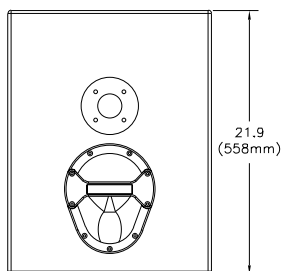

Technical Specifications:

Freq. Range (-10 dB):	42 Hz - 150 Hz
Amplifier Design:	Hi-Efficiency Class H
Output Power:	760W (RMS)
THD, Rated:	<0.05%
Sensitivity (SPL 1W/1m):	100 dB
Max Calculated SPL:	128 dB
Components:	EVS-15FR
Connectors:	2 XLR/Jack Combo Input 2 XLR Slave Through 2 XLR Mid-Hi Output
Level Control:	+40 dB to -10 dB
Internal Crossover:	PowerMax 12, 100 Hz
Protection:	Dynamic Limiter, DC, HF High Temperature, Peak Current Limiter
Power Requirements:	100V, 120V, 230V, 240V
Cabinet:	16mm Plywood Vented Enclosure, 4 Wheels, Pole Mount (M20), 2 Handles
Cabinet Finish:	Futura
Grille:	Black Powder-Coated Steel
Dimensions (H x W x D/D w/Wheels):	23.7" x 16.9" x 22.0"/26.2" (603mm x 428mm x 558/665mm)
Net Weight:	94.7 lbs (43 kg)

Dimension Drawing:

Top View

Front View

Side View

Back View

Examples for Typical System Applications:

Extension for Sx Speaker System with a Powered Mixer

Powered PA System with SxA250