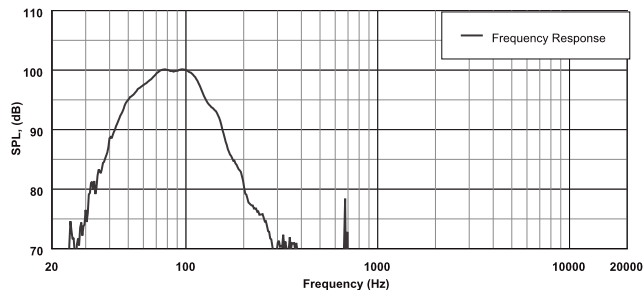

Frequency Response & Impedance:

State-of-the-Art Signal Processing Technology:

The built-in stereo crossover with PowerMax12 crossover function (patents pending) delivers an extra 6 dB SPL at the crossover point - providing an acoustical output that can't be achieved by standard equalizing. The onboard dynamic limiter and the unique Voice-Coil-Protection (VCP) circuit are the guarantee for a safe performance.