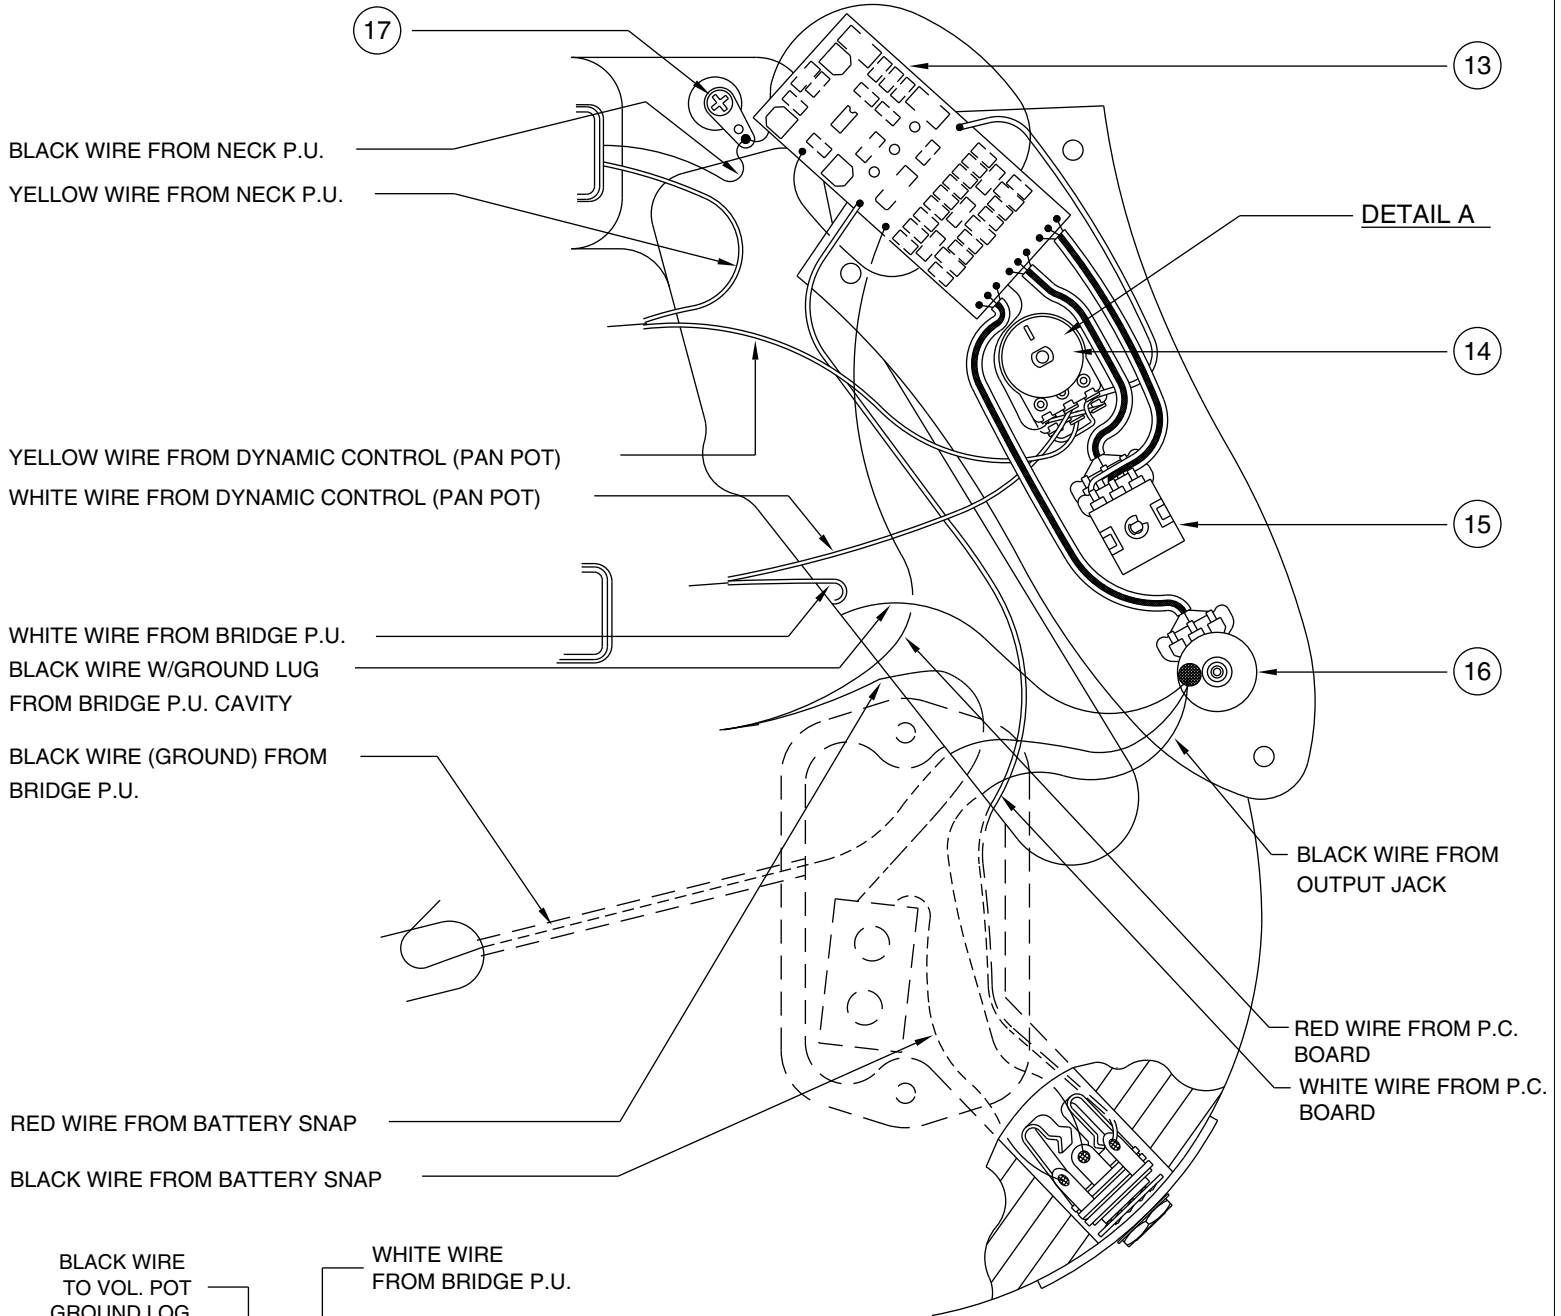

# DELUXE ACTIVE JAZZ BASS 0136700

## CONTROL ASSEMBLY

## BRIDGE ASSEMBLY

**DETAIL A**