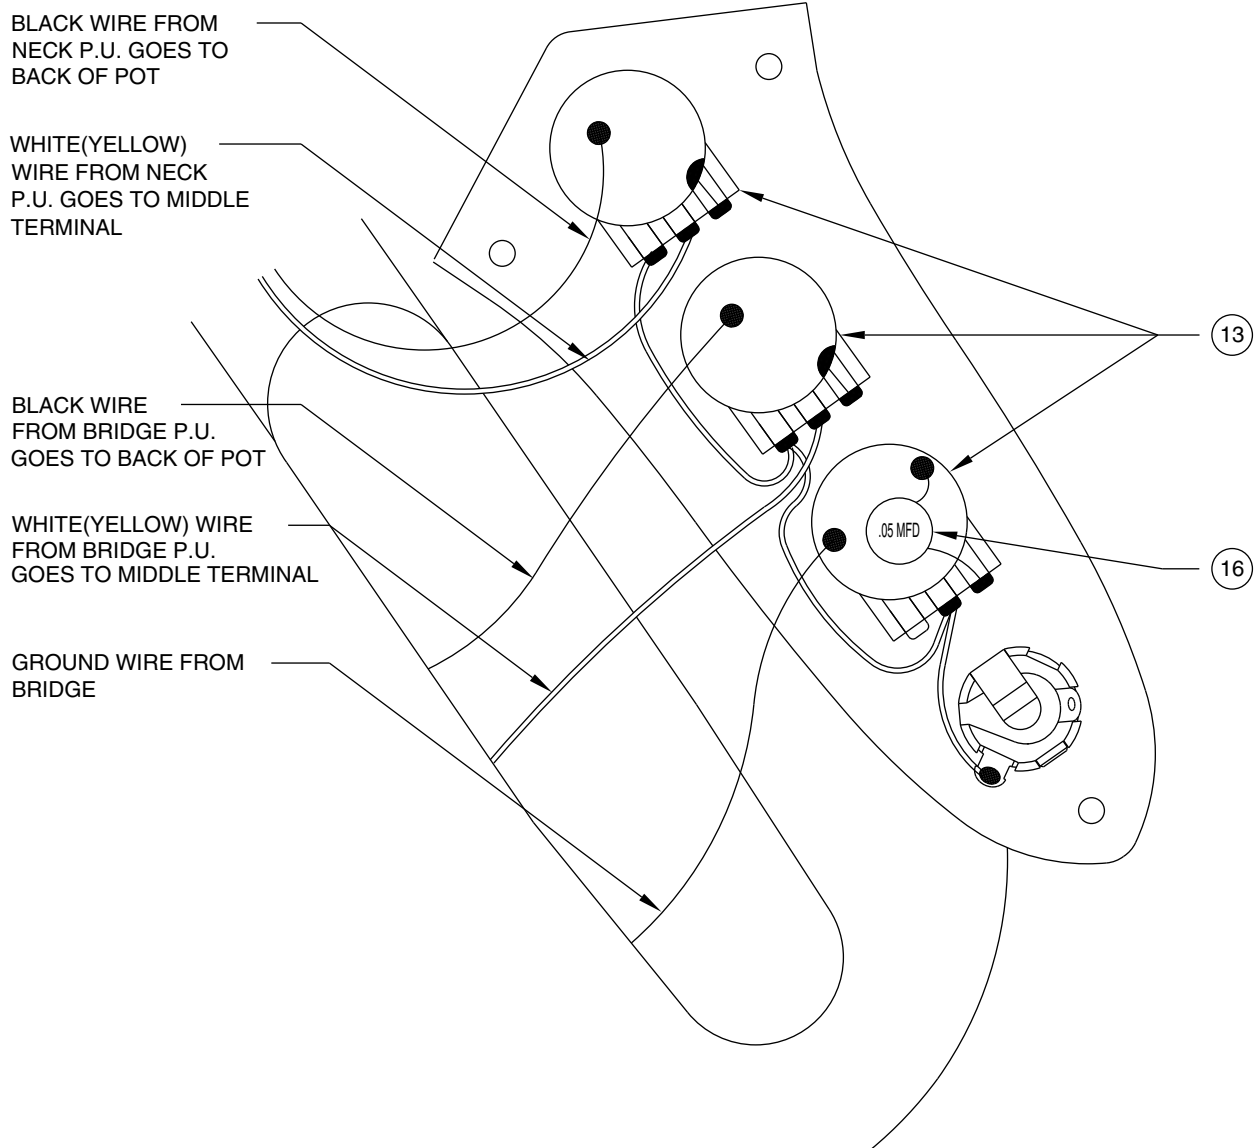

STD. JAZZ BASS V 0136600

CONTROL ASSEMBLY

BRIDGE ASSEMBLY