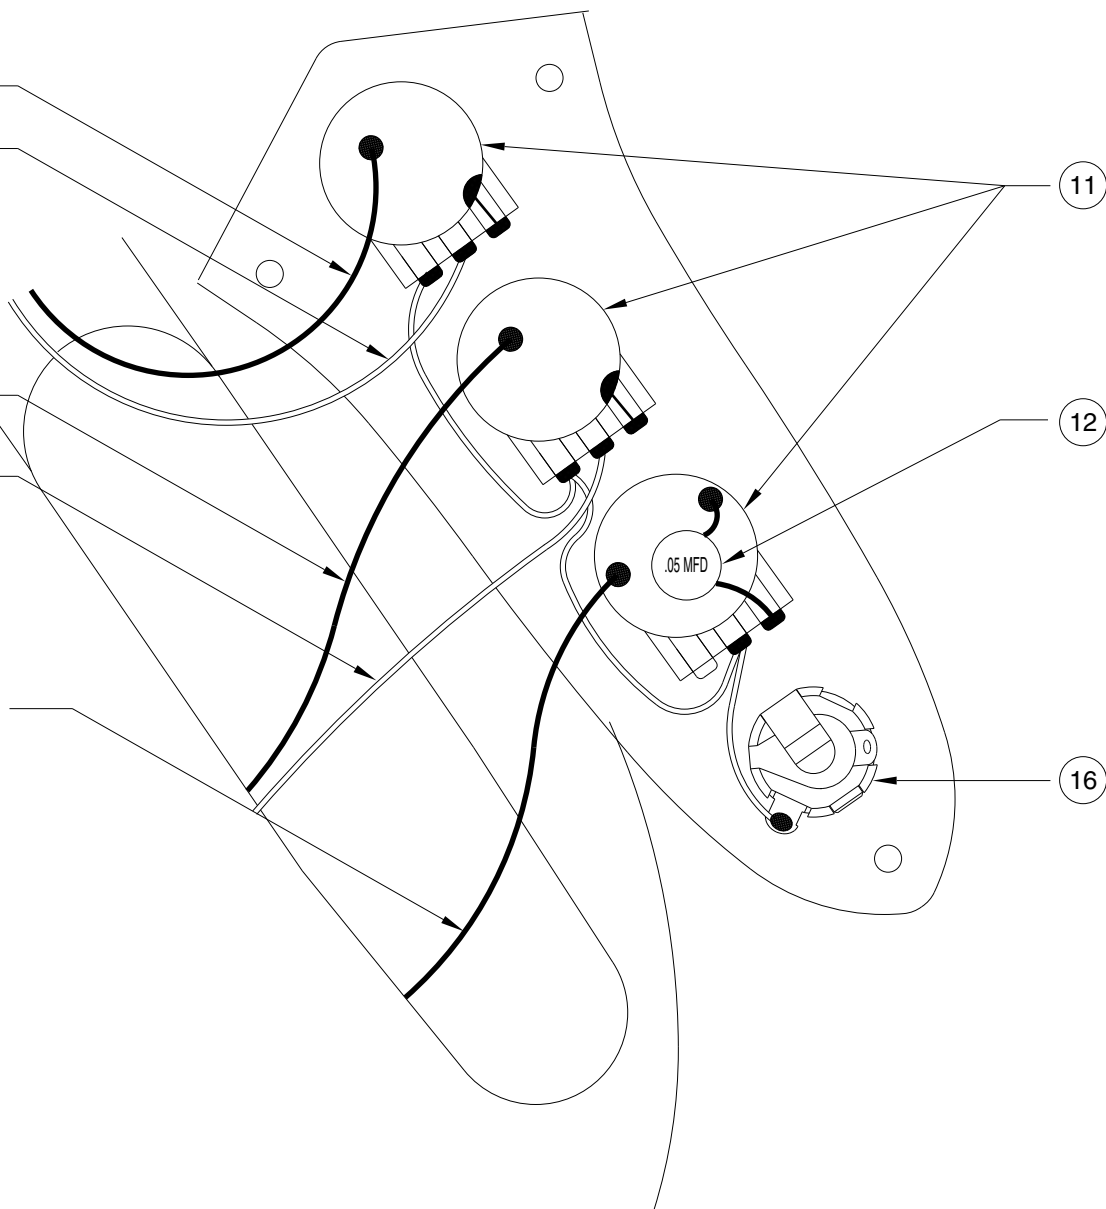

CONTROL ASSEMBLY

BLACK WIRE FROM
NECK PICKUP
WHITE WIRE FROM
NECK PICKUP

BLACK WIRE FROM
BRIDGE PICKUP
WHITE WIRE FROM
BRIDGE PICKUP

BLACK WIRE (GROUND)
FROM BRIDGE

BRIDGE ASSEMBLY