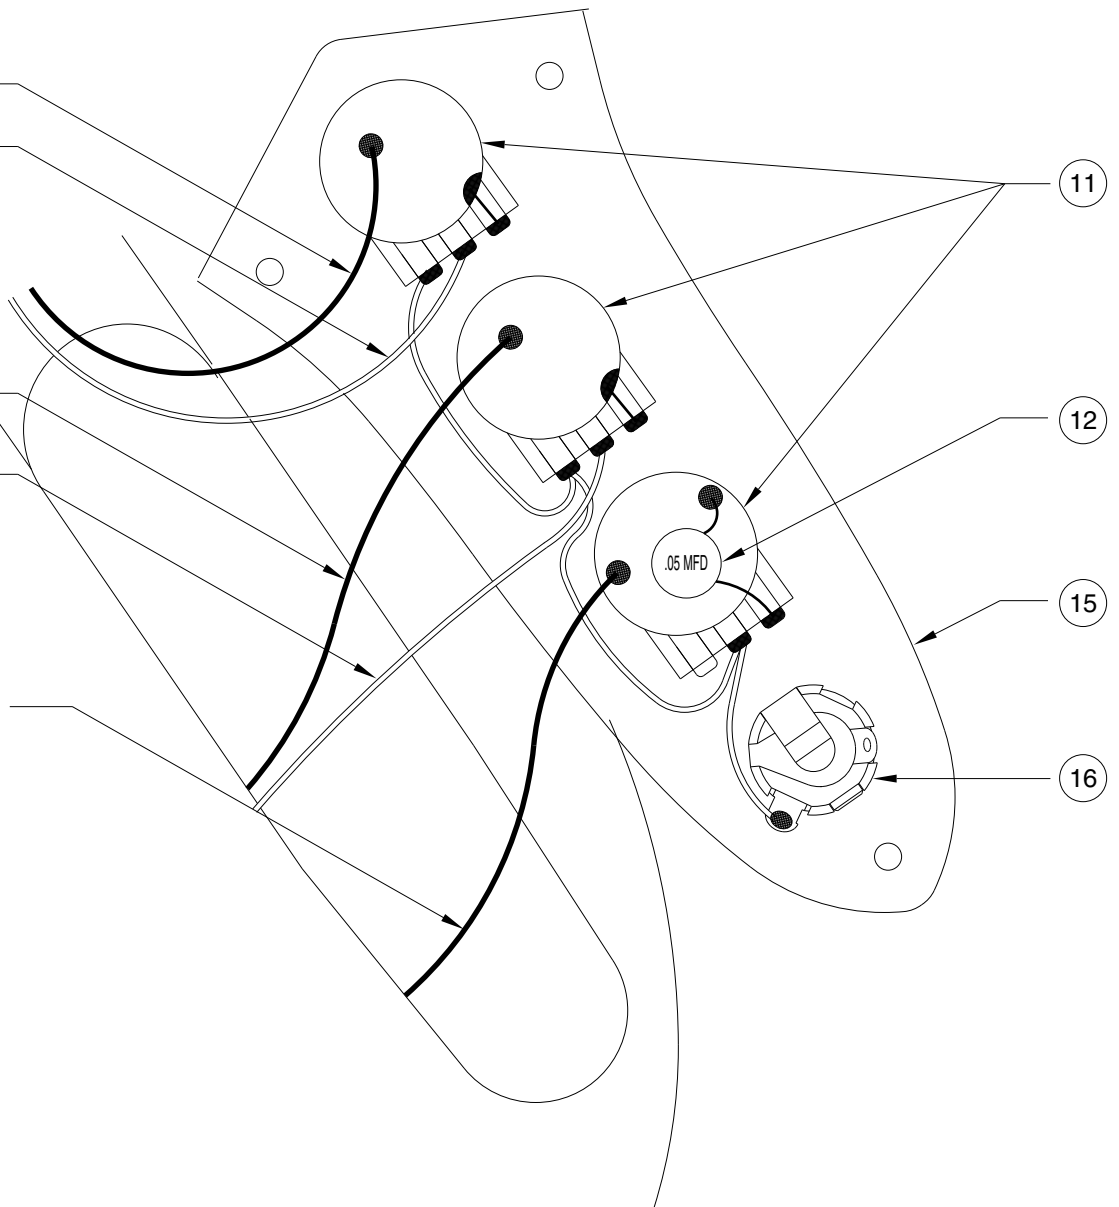

CONTROL ASSEMBLY

BLACK WIRE FROM
NECK PICKUP
WHITE WIRE FROM
NECK PICKUP

BLACK WIRE FROM
BRIDGE PICKUP
WHITE WIRE FROM
BRIDGE PICKUP

BLACK WIRE (GROUND)
FROM BRIDGE

BRIDGE ASSEMBLY