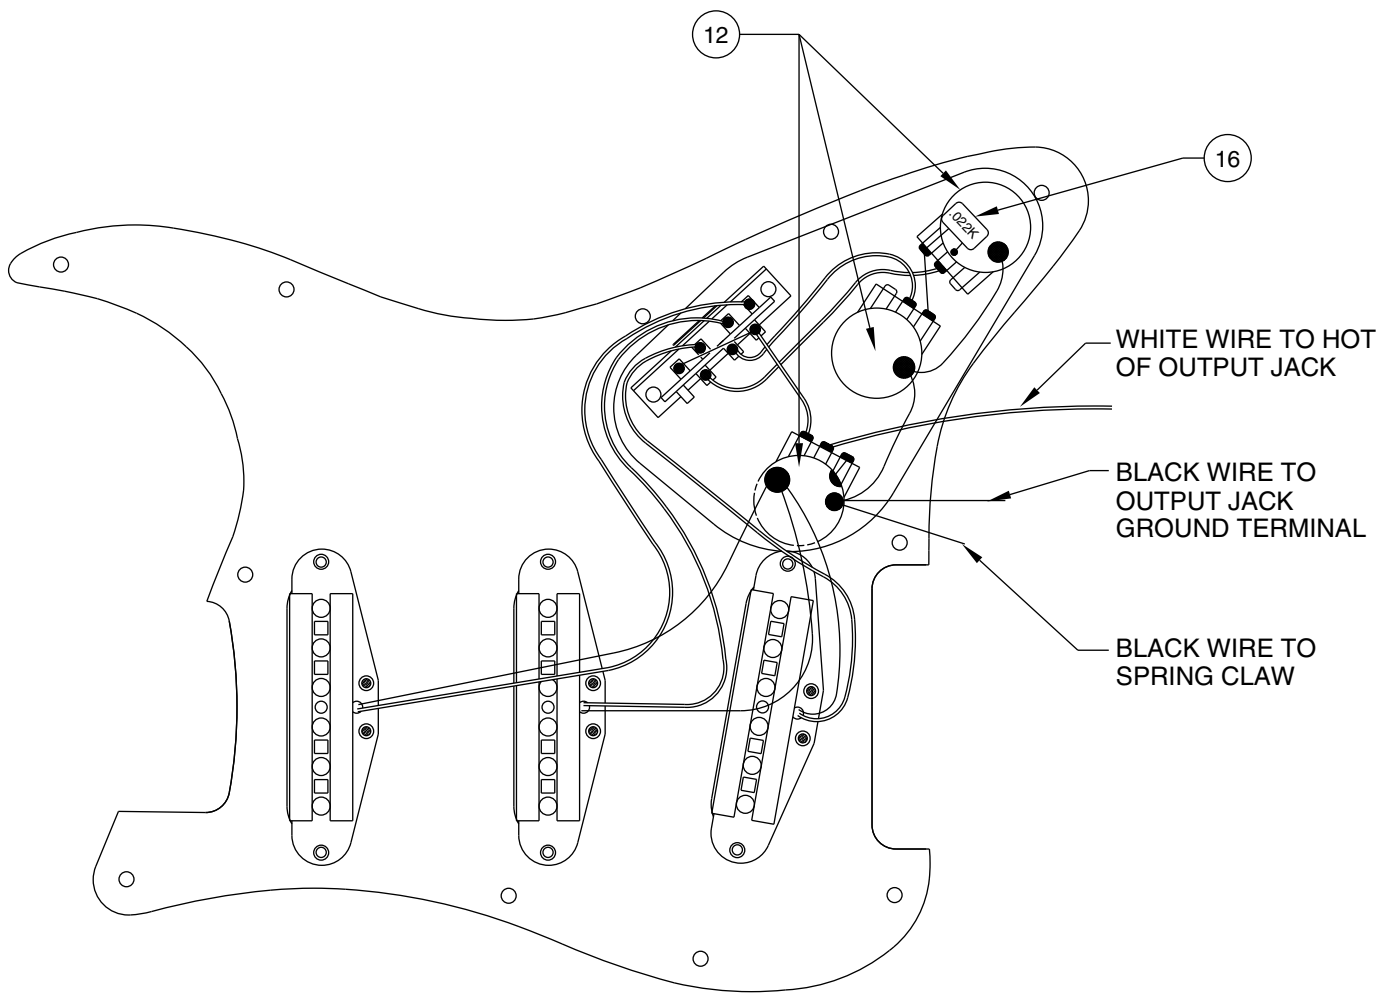

# STANDARD STRATOCASTER LEFT HAND 0134620/4622

## PICKGUARD ASSEMBLY

## BRIDGE ASSEMBLY