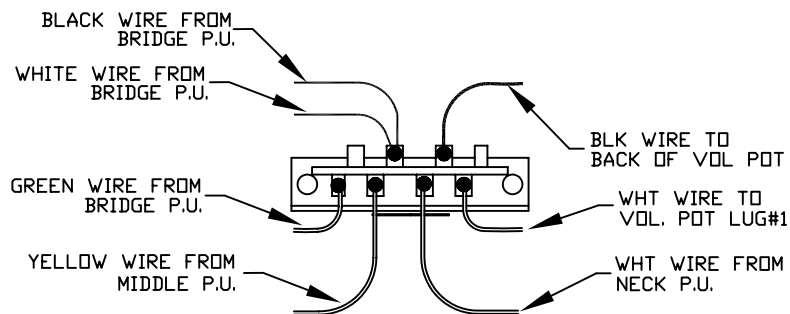

BIG BLOCK STRATOCASTER®, HSS, RW 013-4200

WIRING DIAGRAM

SWITCH WIRING DETAIL

Fender