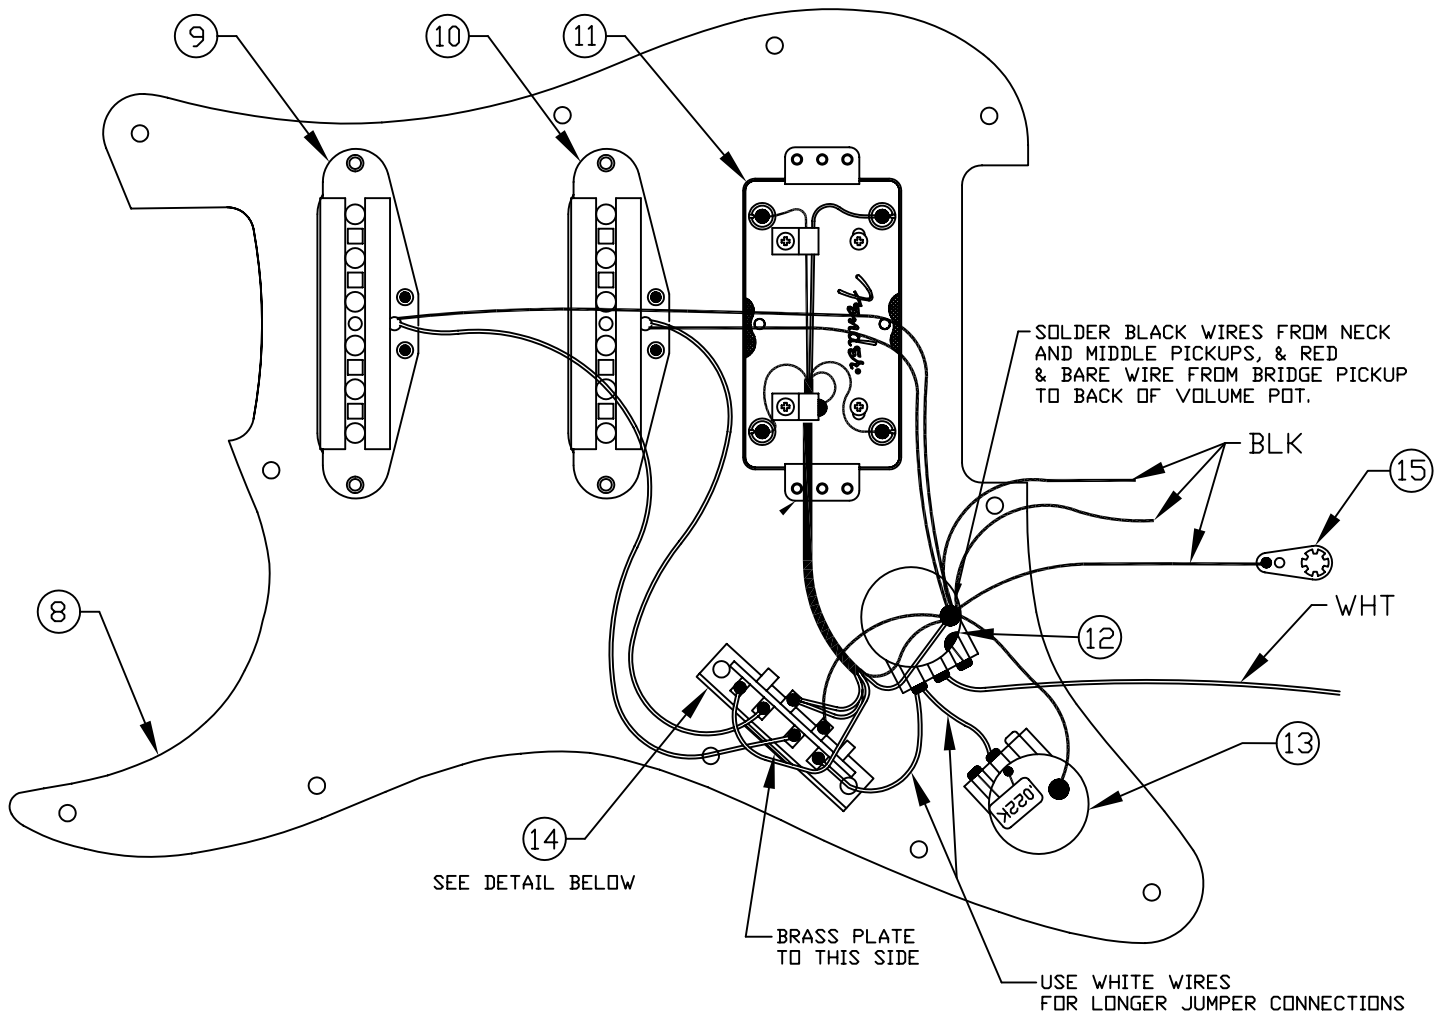

BIG BLOCK STRATOCASTER®, HSS, RW 013-4200

WIRING DIAGRAM

SWITCH WIRING DETAIL

Fender