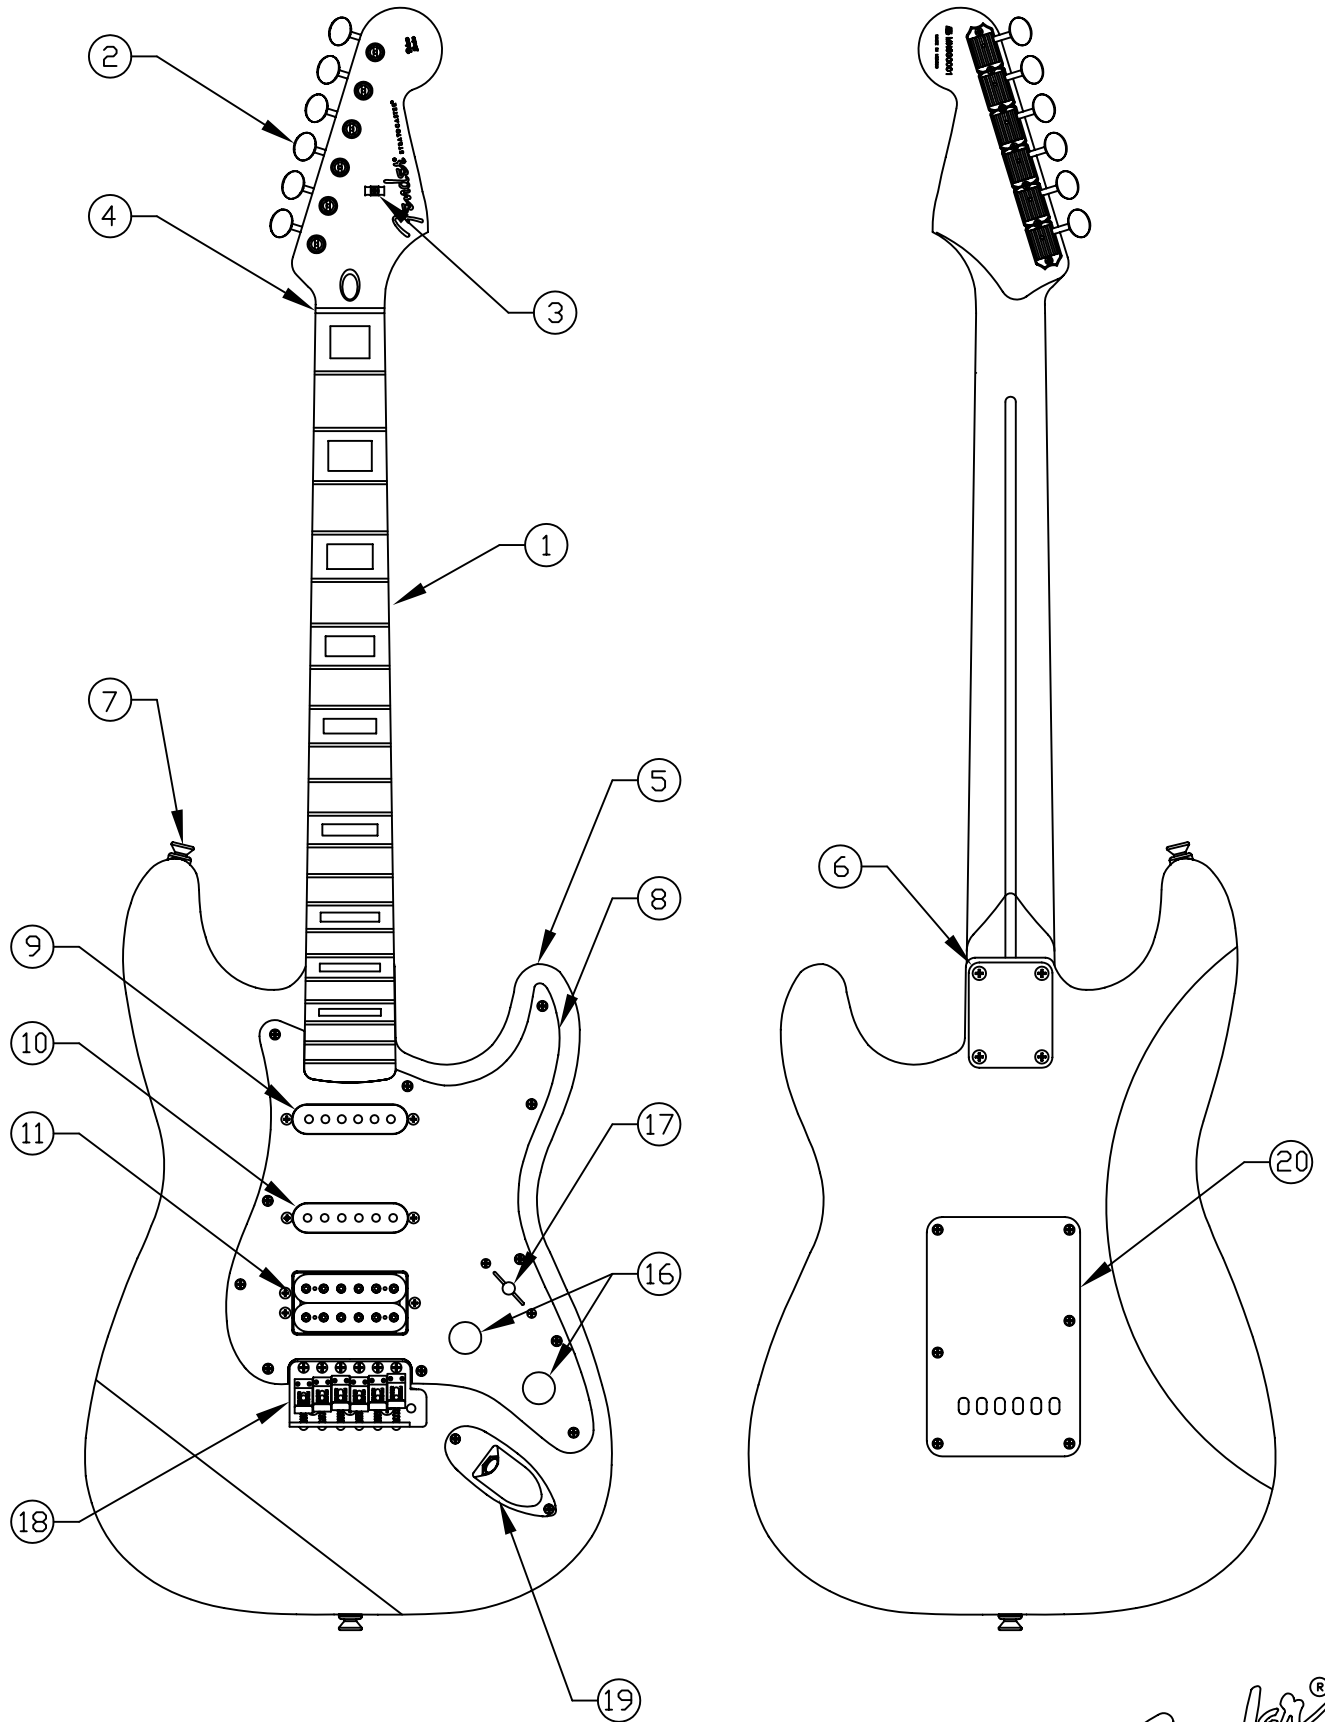

BIG BLOCK STRATOCASTER®, HSS, RW 013-4200

*Fender*