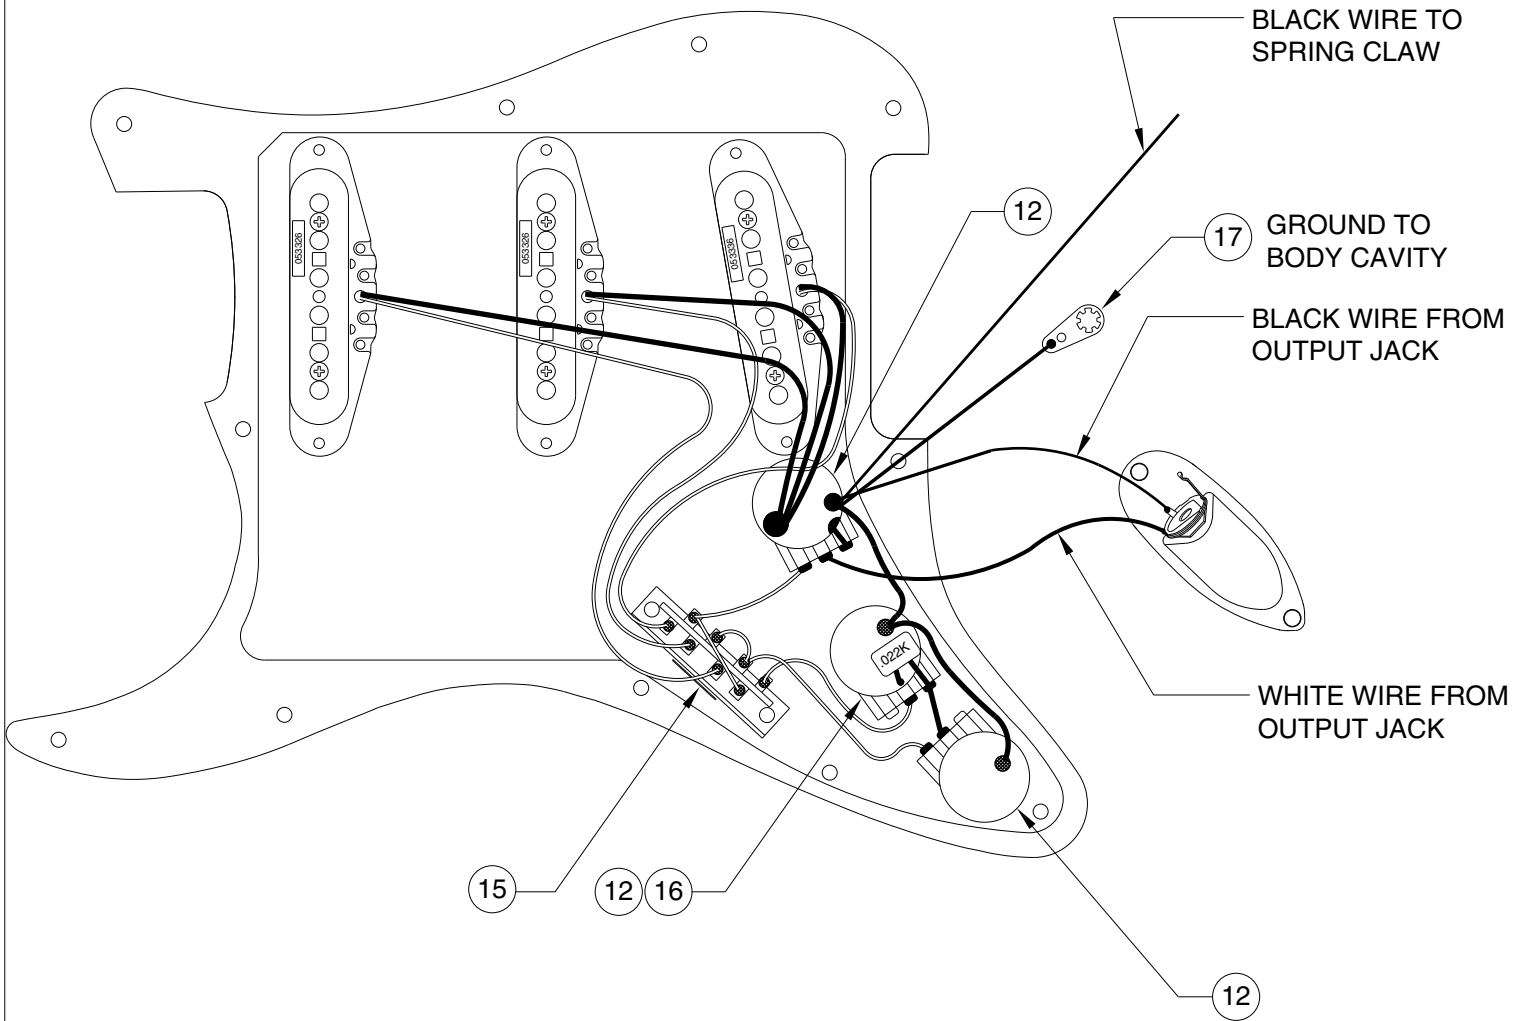

JEFF BECK STRATOCASTER UPGRADE 0119600

PICKGUARD ASSEMBLY

BRIDGE ASSEMBLY