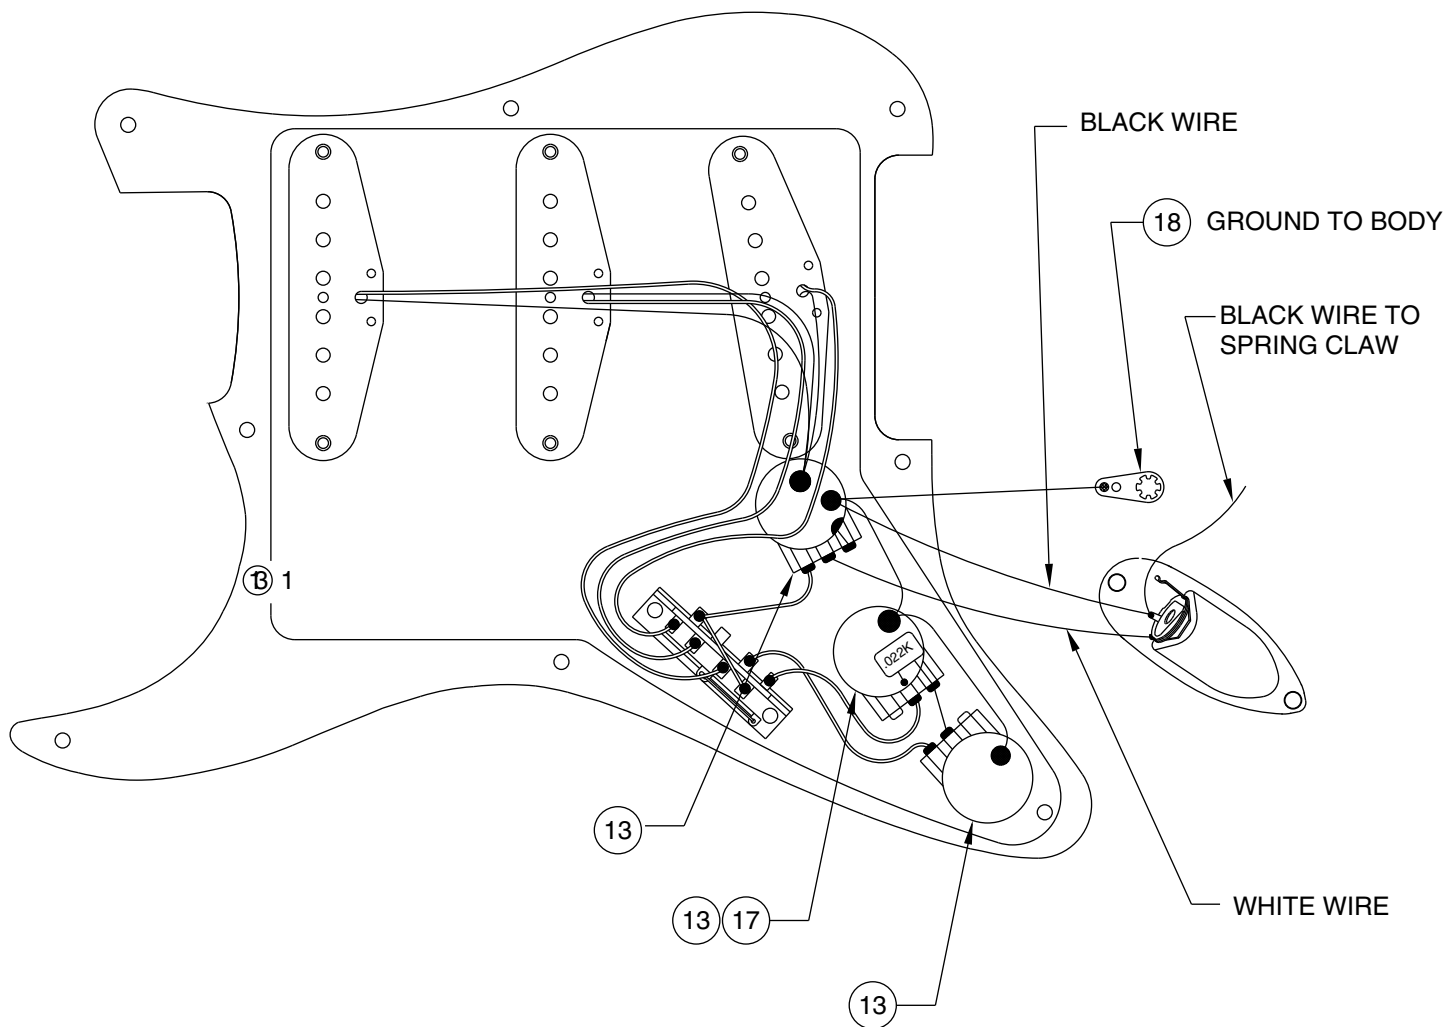

# STEVIE RAY VAUGHAN STRATOCASTER 0109200

## PICKGUARD ASSEMBLY

## BRIDGE ASSEMBLY