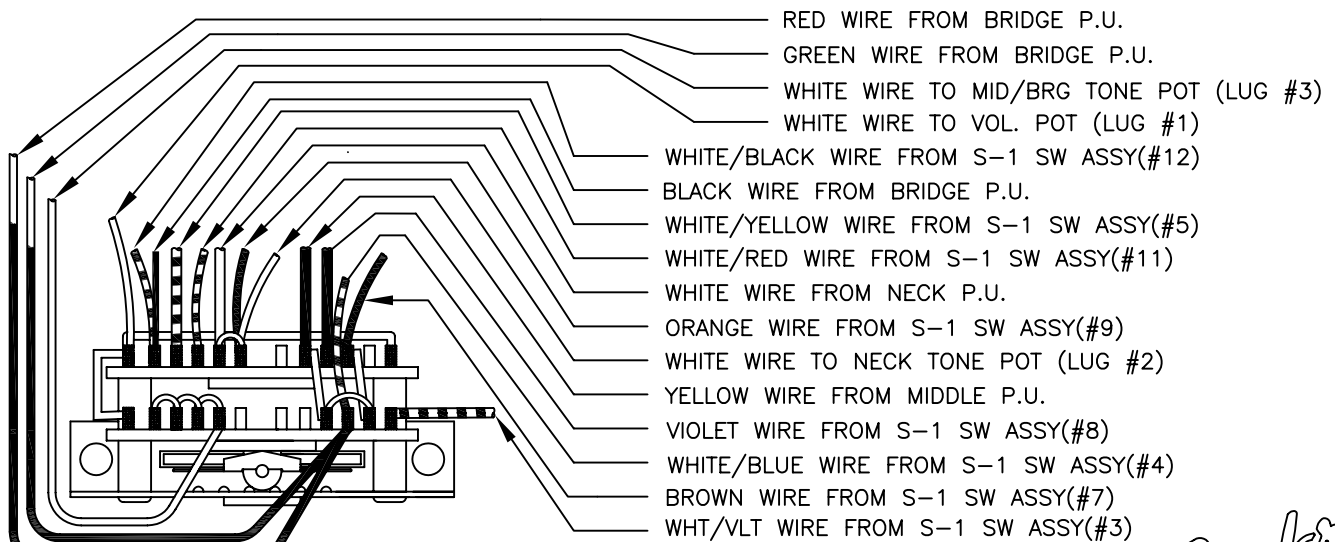

WIRING DIAGRAM

S-1 SWITCH WIRING DETAIL

LEVER SWITCH WIRING DETAIL