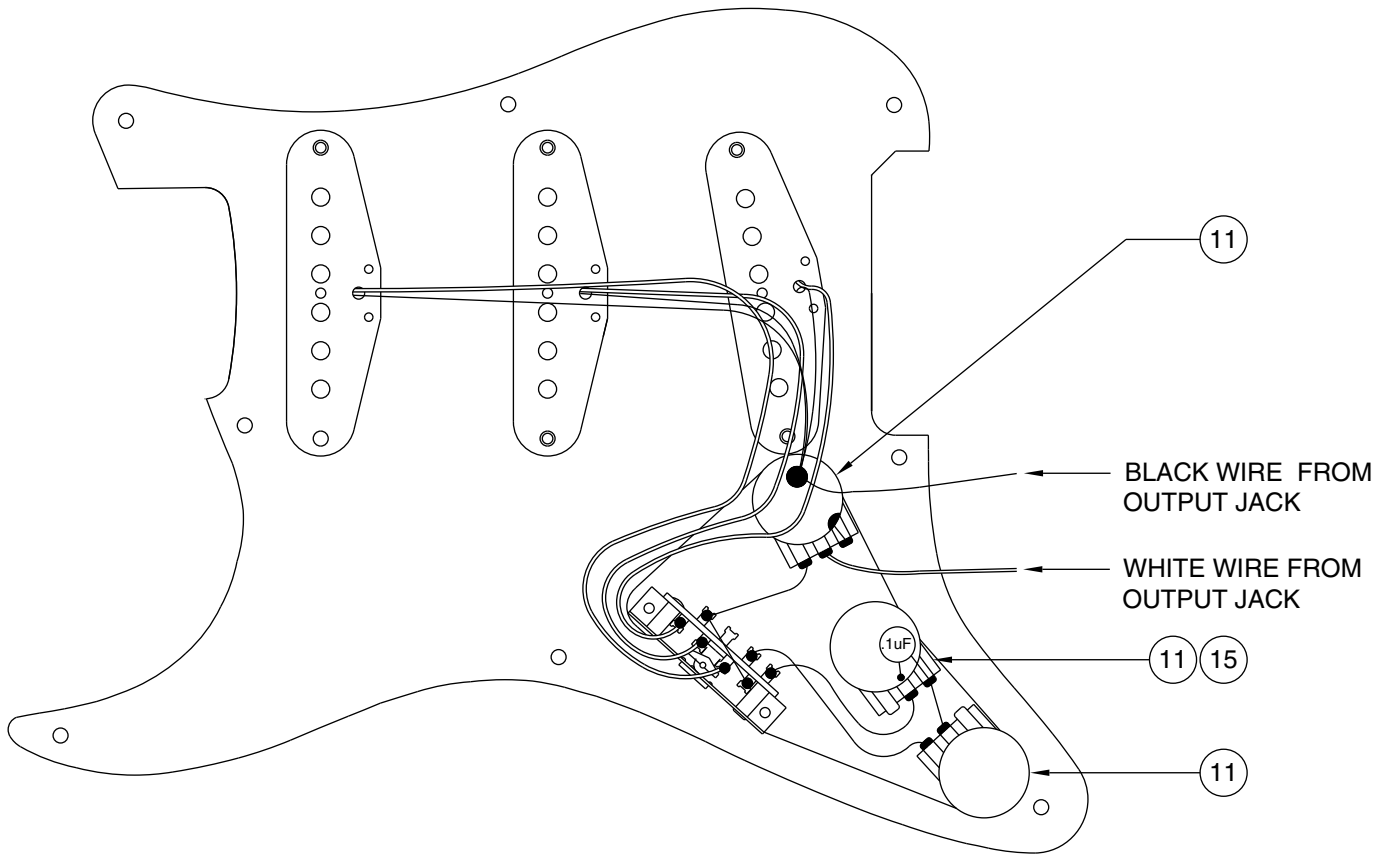

'57 AMERICAN VINTAGE STRATOCASTER 0100102

PICKGUARD ASSEMBLY

BRIDGE ASSEMBLY