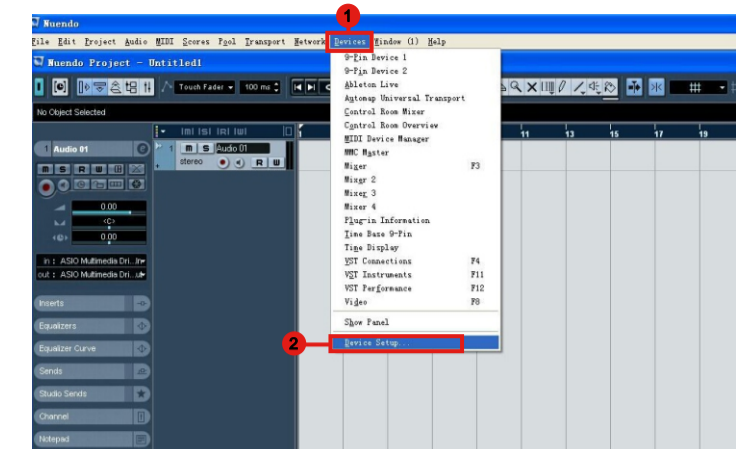

Samplitude

Studio One

Logic Pro

Reaper

Pro Tools

Reason

Nuendo

Bitwig