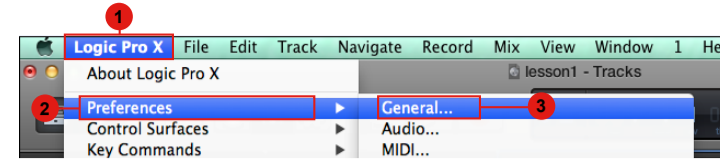

For Mackie Control / HUI

Cubase

Abelton Live

Samplitude

Studio One

Logic Pro

Reaper

Pro Tools