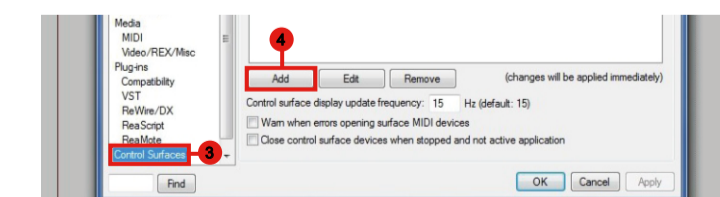

For Mackie Control / HUI

Cubase

Abelton Live

Samplitude

Studio One

Logic Pro

Reaper

Pro Tools