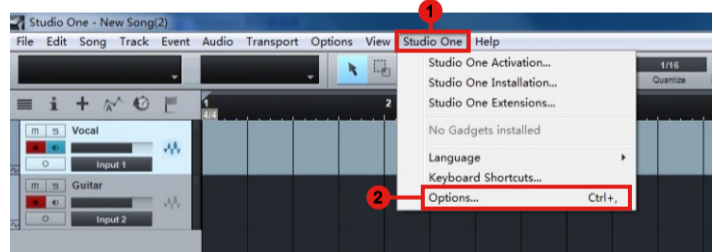

For Mackie Control / HUI

Cubase

Abelton Live

Samplitude

Studio One

Logic Pro

Reaper

Pro Tools