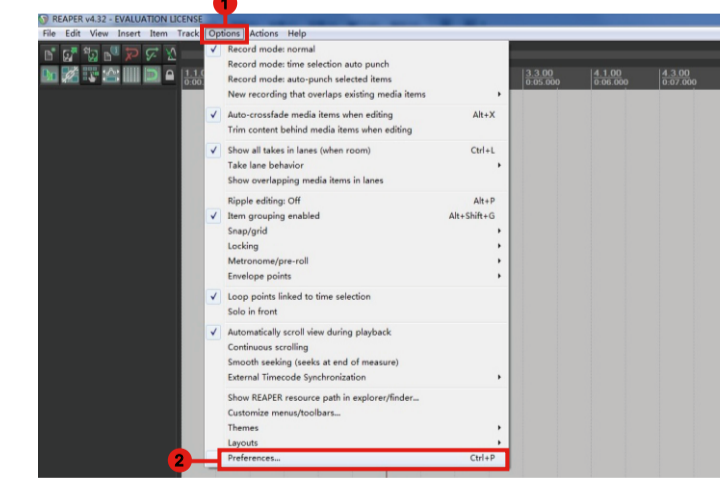

For Mackie Control / HUI

Cubase

Abelton Live

Samplitude

Studio One

Logic Pro

Reaper

Pro Tools