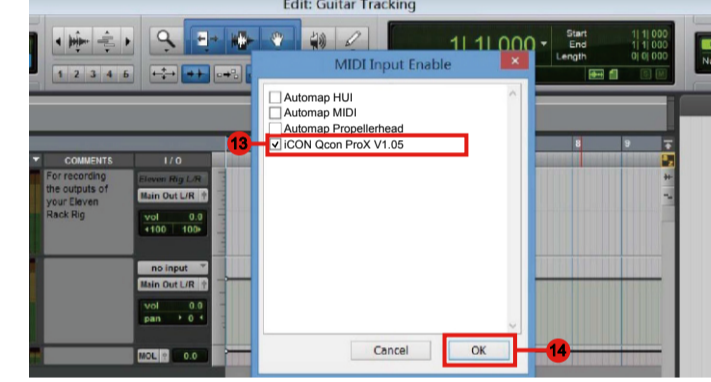

For Mackie Control / HUI

Cubase

Abelton Live

Samplitude

Studio One

Logic Pro

Reaper

Pro Tools