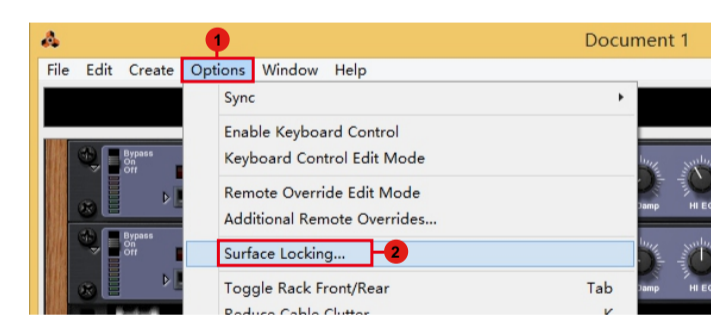

Samplitude

Studio One

Logic Pro

Reaper

Pro Tools

Reason

Nuendo

Bitwig