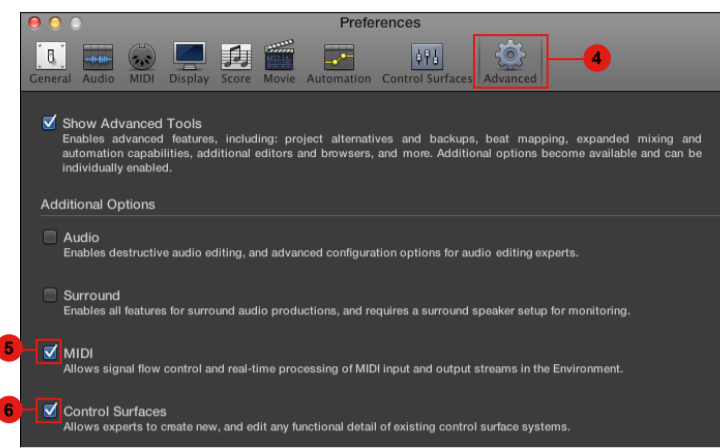

For Mackie Control / HUI

Cubase

Abelton Live

Samplitude

Studio One

Logic Pro

Reaper

Pro Tools