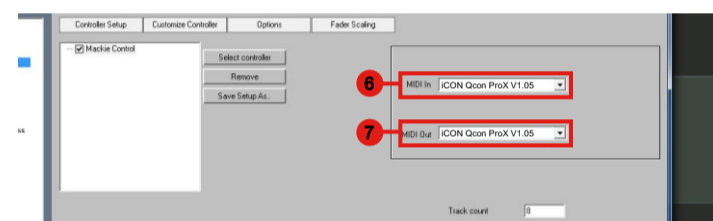

For Mackie Control / HUI

Cubase

Abelton Live

Samplitude

Studio One

Logic Pro

Reaper

Pro Tools