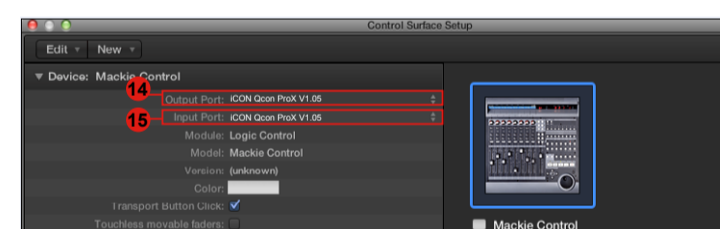

For Mackie Control / HUI

Cubase

Abelton Live

Samplitude

Studio One

Logic Pro

Reaper

Pro Tools