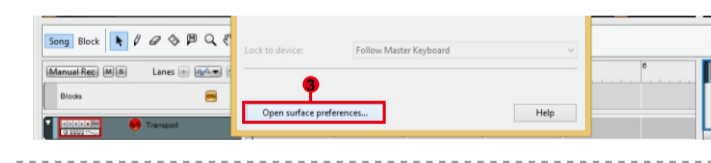

Samplitude

Studio One

Logic Pro

Reaper

Pro Tools

Reason

Nuendo

Bitwig