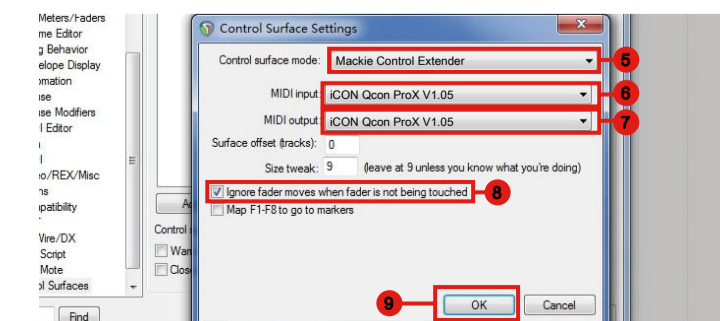

For Mackie Control / HUI

Cubase

Abelton Live

Samplitude

Studio One

Logic Pro

Reaper

Pro Tools