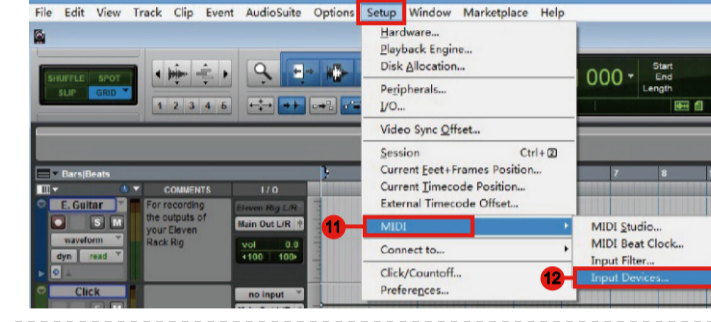

For Mackie Control / HUI

Cubase

Abelton Live

Samplitude

Studio One

Logic Pro

Reaper

Pro Tools