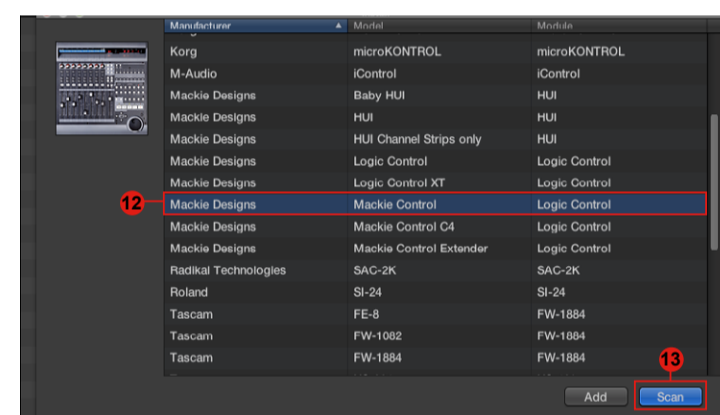

For Mackie Control / HUI

Cubase

Abelton Live

Samplitude

Studio One

Logic Pro

Reaper

Pro Tools