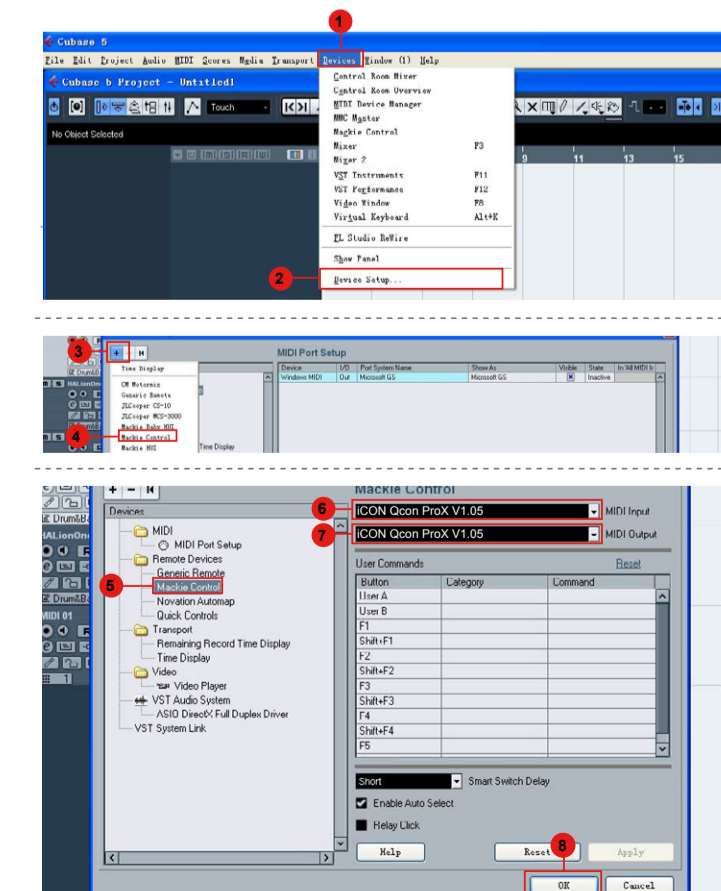

For Mackie Control / HUI

Cubase