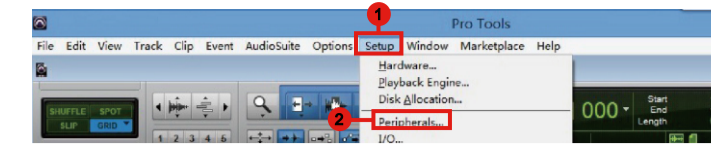

For Mackie Control / HUI

Cubase

Abelton Live

Samplitude

Studio One

Logic Pro

Reaper

Pro Tools