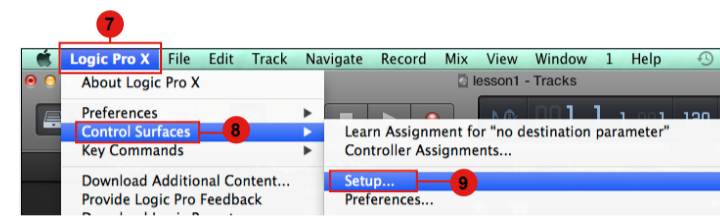

For Mackie Control / HUI

Cubase

Abelton Live

Samplitude

Studio One

Logic Pro

Reaper

Pro Tools