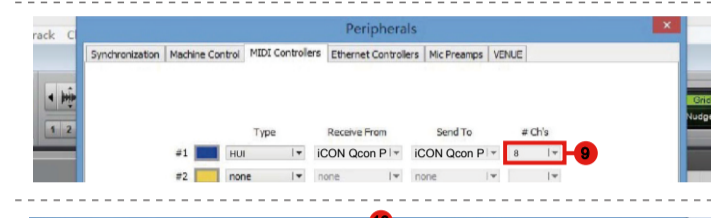

For Mackie Control / HUI

Cubase

Abelton Live

Samplitude

Studio One

Logic Pro

Reaper

Pro Tools