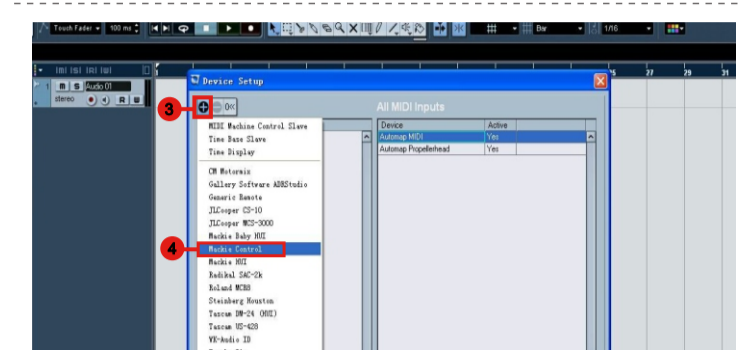

Samplitude

Studio One

Logic Pro

Reaper

Pro Tools

Reason

Nuendo

Bitwig