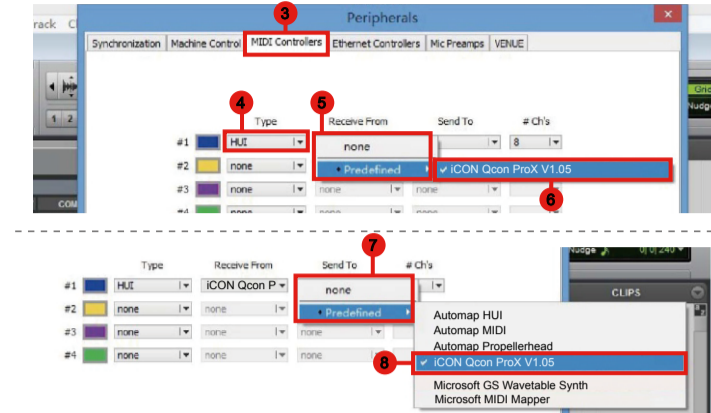

For Mackie Control / HUI

Cubase

Abelton Live

Samplitude

Studio One

Logic Pro

Reaper

Pro Tools