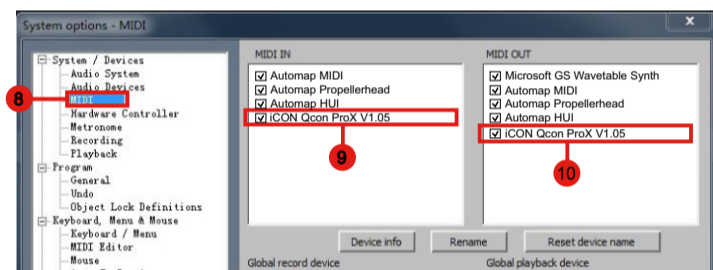

For Mackie Control / HUI

Cubase

Abelton Live

Samplitude

Studio One

Logic Pro

Reaper

Pro Tools