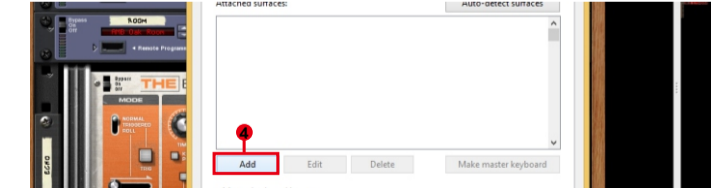

Samplitude

Studio One

Logic Pro

Reaper

Pro Tools

Reason

Nuendo

Bitwig