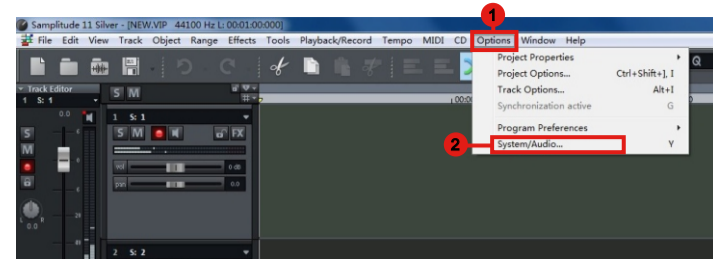

For Mackie Control / HUI

Cubase

Abelton Live

Samplitude

Studio One

Logic Pro

Reaper

Pro Tools