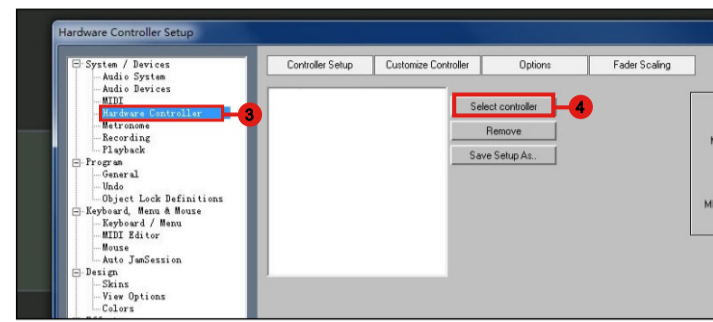

For Mackie Control / HUI

Cubase

Abelton Live

Samplitude

Studio One

Logic Pro

Reaper

Pro Tools