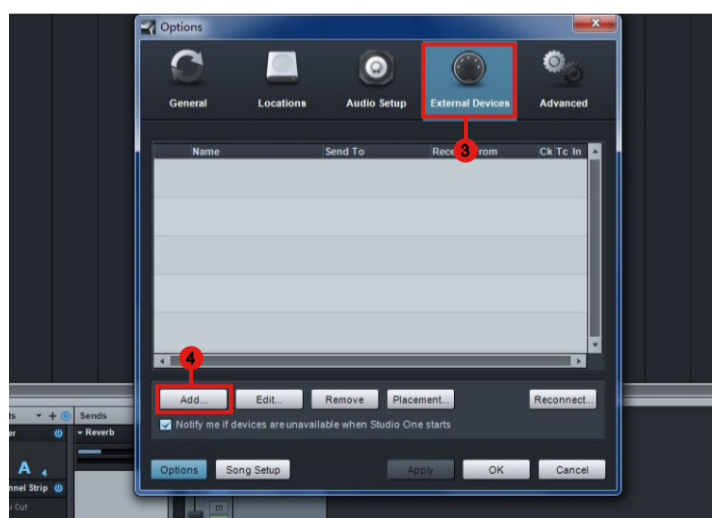

For Mackie Control / HUI

Cubase

Abelton Live

Samplitude

Studio One

Logic Pro

Reaper

Pro Tools