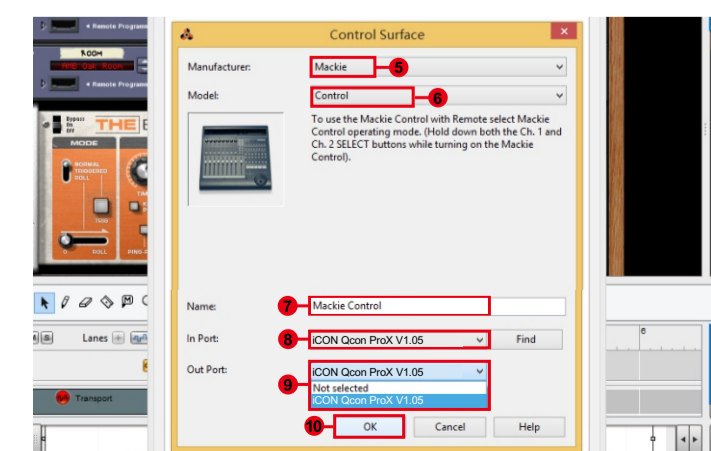

Samplitude

Studio One

Logic Pro

Reaper

Pro Tools

Reason

Nuendo

Bitwig