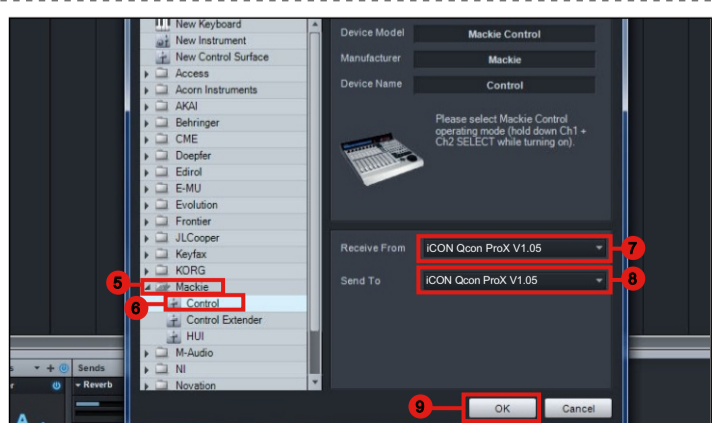

For Mackie Control / HUI

Cubase

Abelton Live

Samplitude

Studio One

Logic Pro

Reaper

Pro Tools