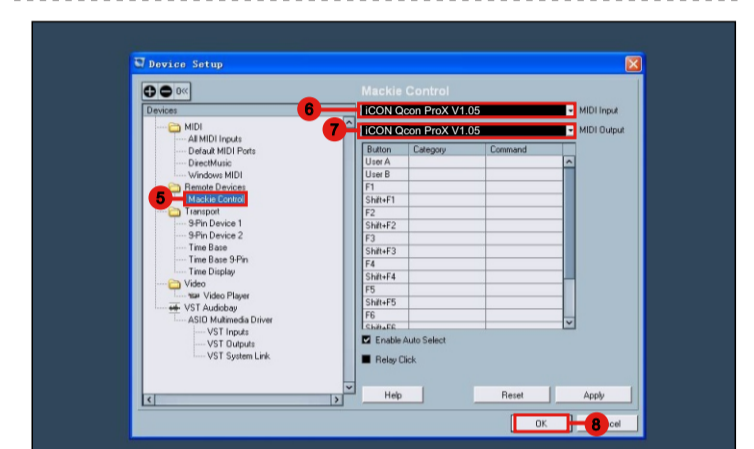

Samplitude

Studio One

Logic Pro

Reaper

Pro Tools

Reason

Nuendo

Bitwig