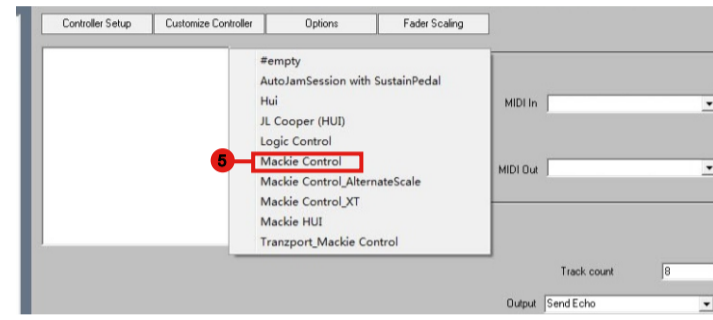

For Mackie Control / HUI

Cubase

Abelton Live

Samplitude

Studio One

Logic Pro

Reaper

Pro Tools