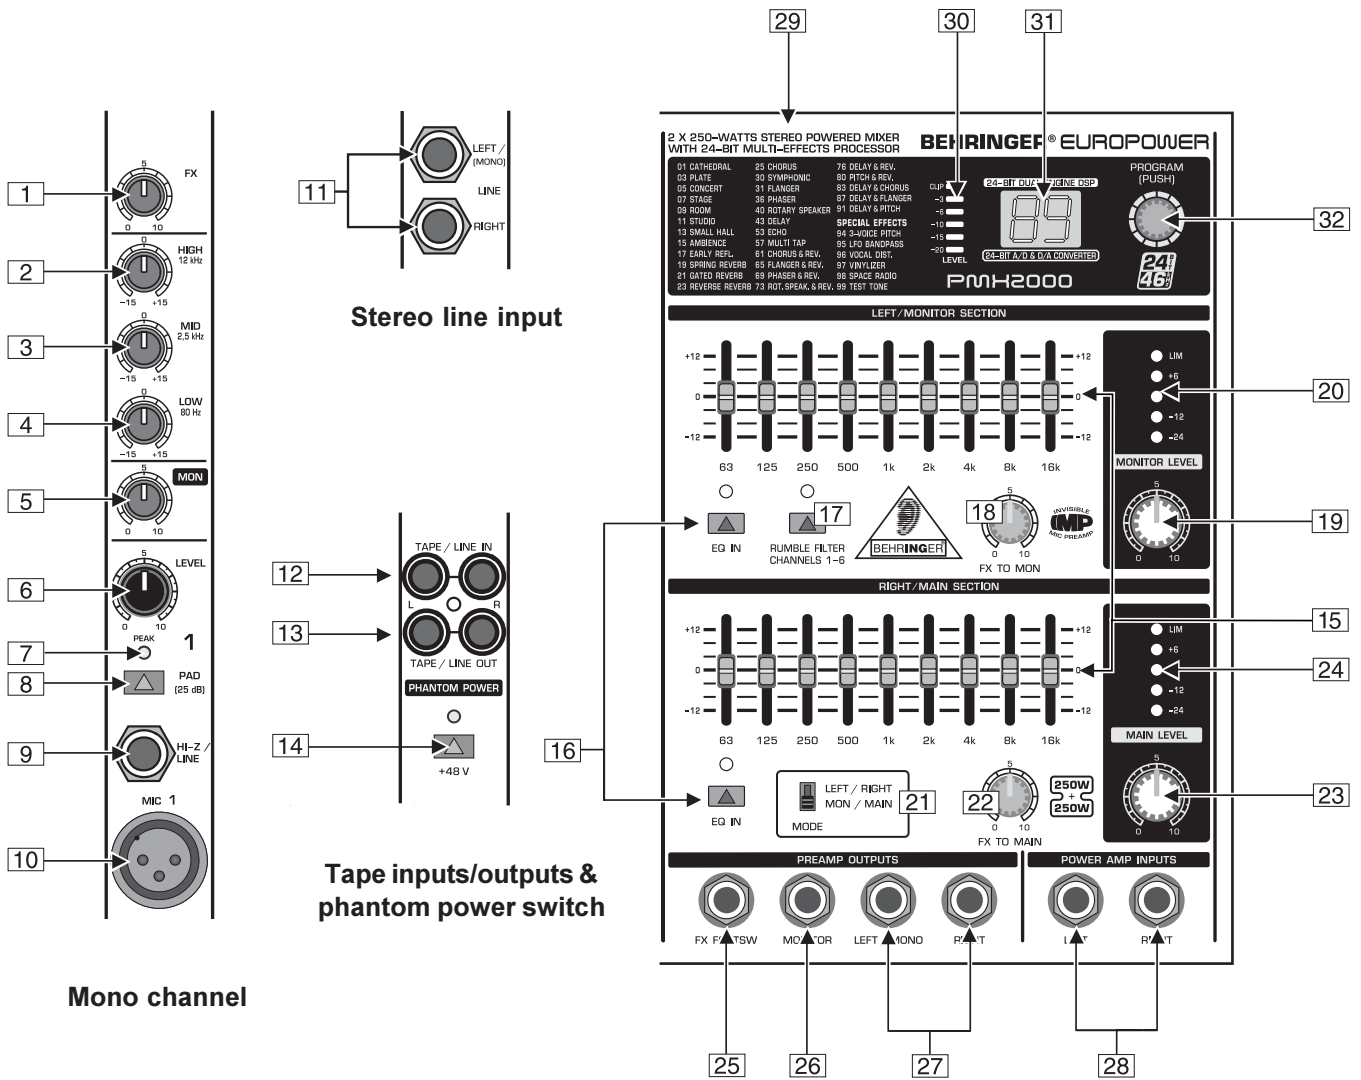

EUROPOWER PMH2000 FRONT & REAR PANEL

Mono channel

Main section

Rear panel connectors

EUROPOWER PMH2000 BLOCK DIAGRAM

BLOCK DIAGRAM PMH2000