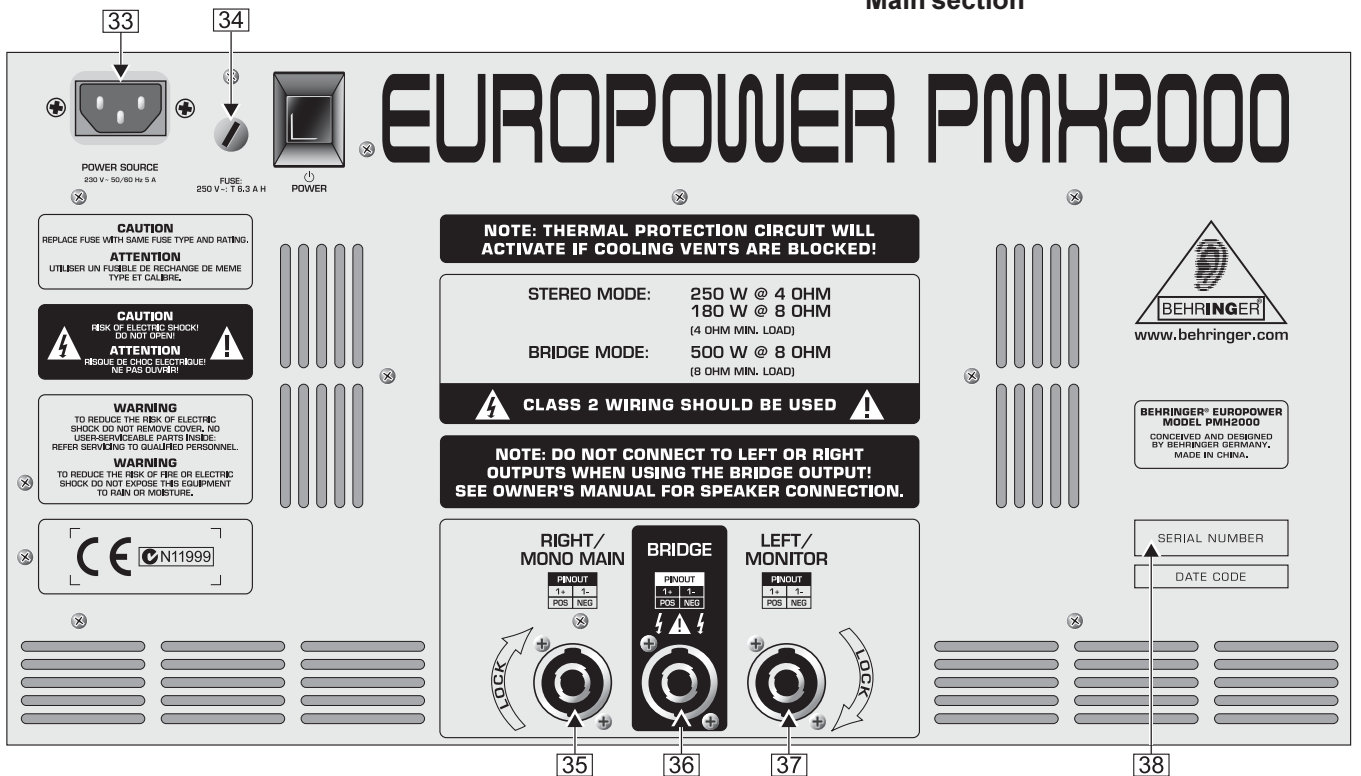

EUROPOWER PMH2000 FRONT & REAR PANEL

Mono channel

Main section

Rear panel connectors

EUROPOWER PMH2000 BLOCK DIAGRAM

BLOCK DIAGRAM PMH2000