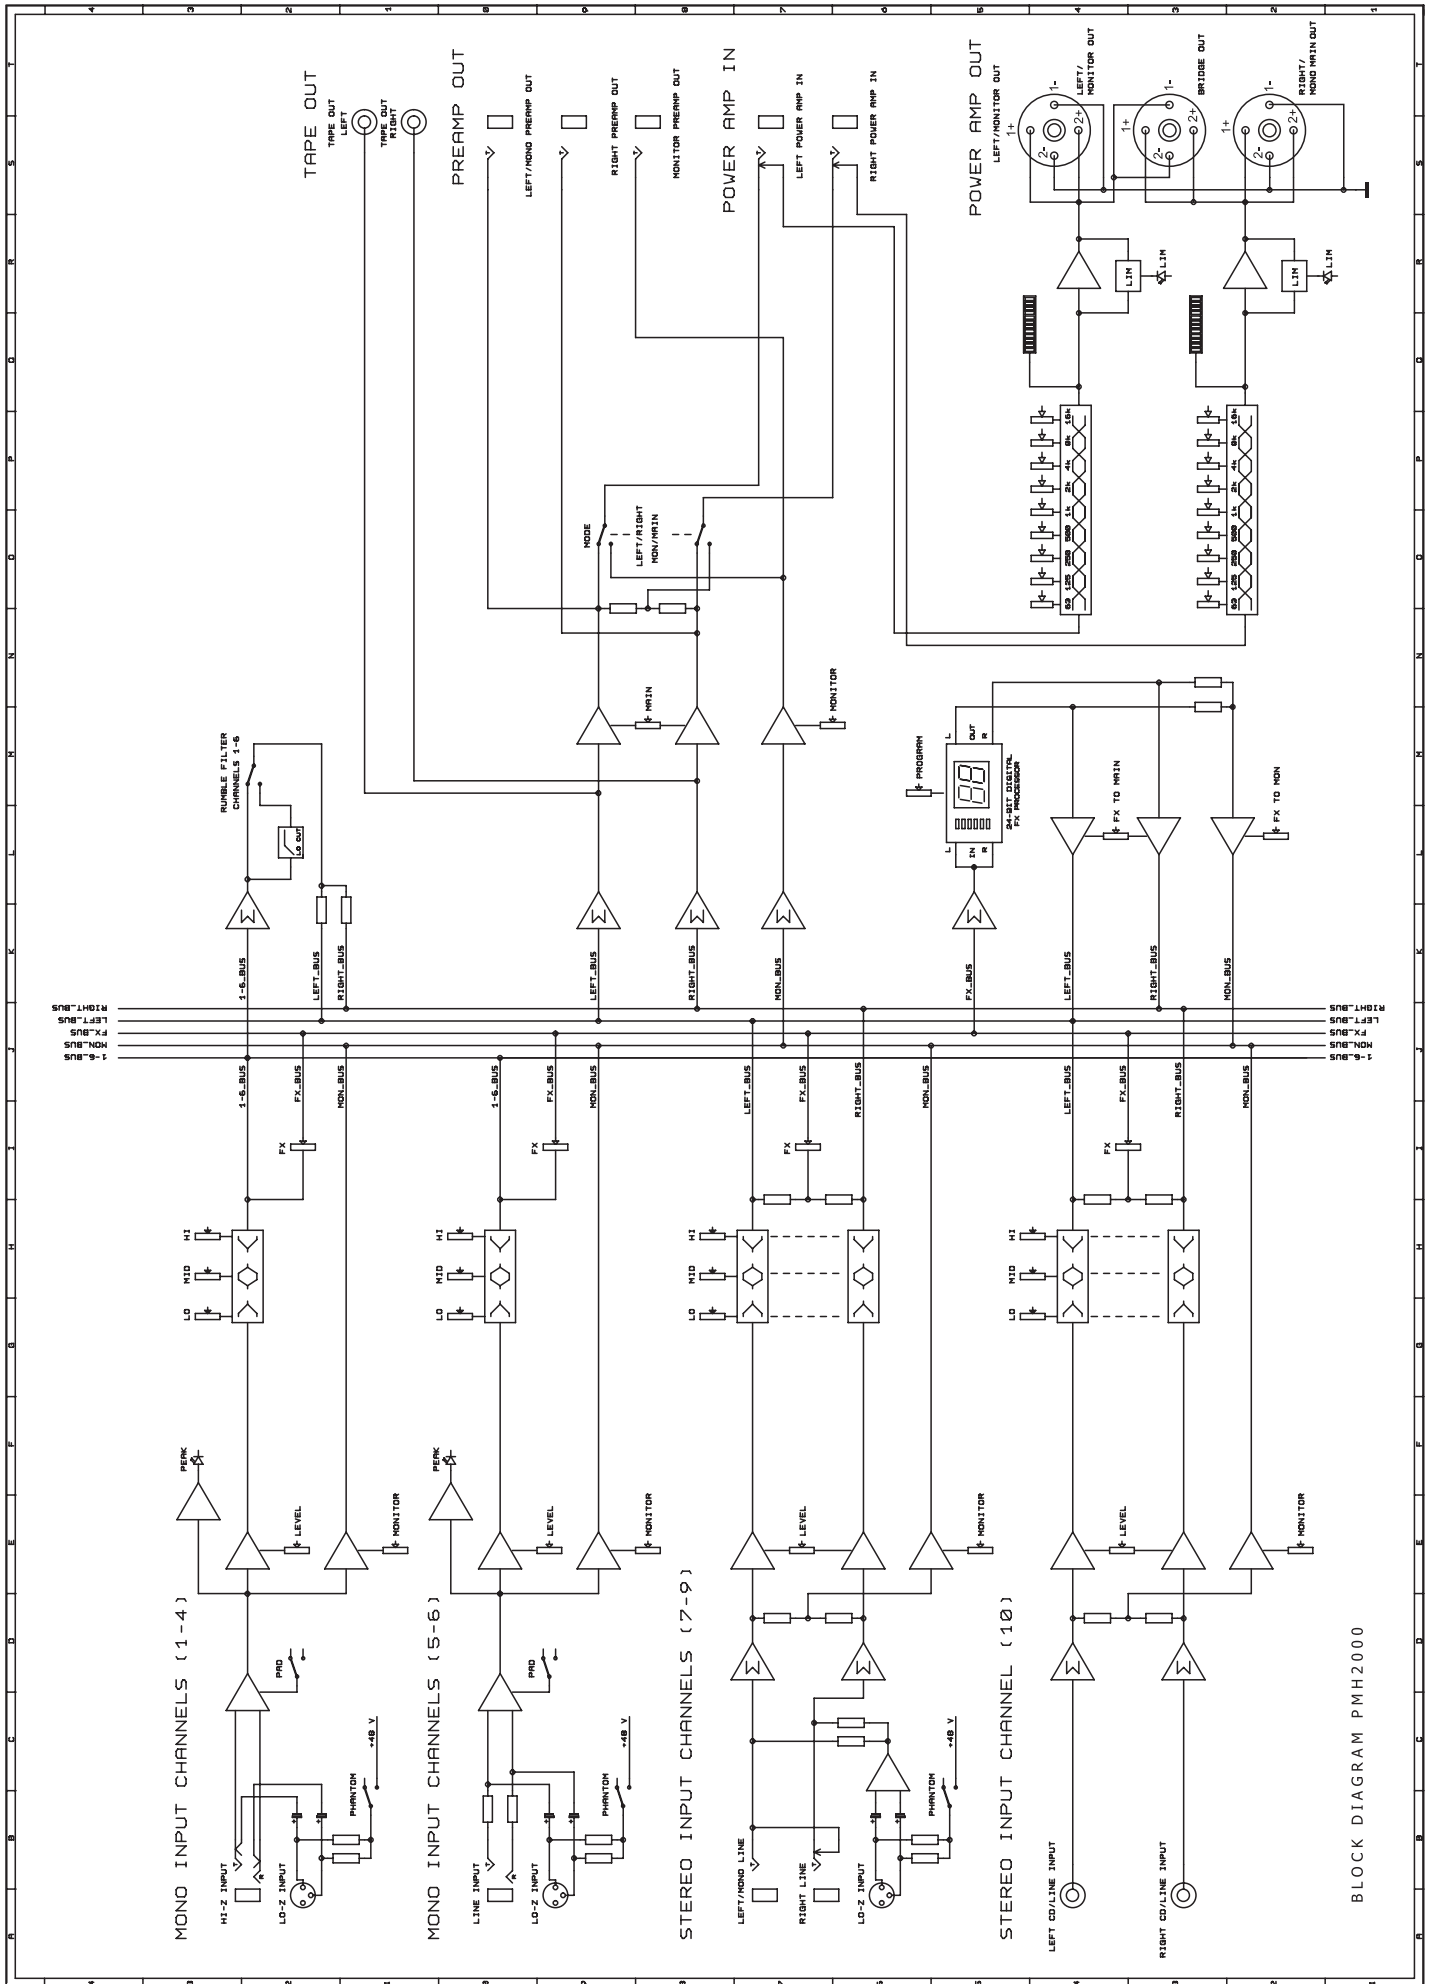

EUROPOWER PMH2000 FRONT & REAR PANEL

Mono channel

Main section

Rear panel connectors

EUROPOWER PMH2000 BLOCK DIAGRAM

BLOCK DIAGRAM PMH2000