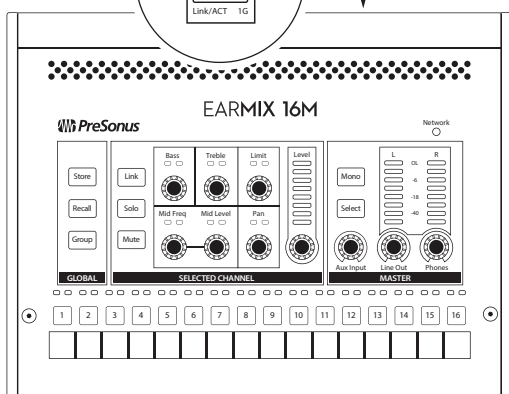

StudioLive 24 Digital Console Mixer

StudioLive 32R Digital Rack Mixer

StudioLive 16 Digital Console Mixer

NSB 16.8 AVB Network Stagebox

NSB 8.8 AVB Network Stagebox

NSB 8.8 AVB Network Stagebox

EarMix 16M Personal Monitor Mixer

EarMix 16M Personal Monitor Mixer

EarMix 16M Personal Monitor Mixer

EarMix 16M Personal Monitor Mixer

EarMix 16M Personal Monitor Mixer

EarMix 16M Personal Monitor Mixer