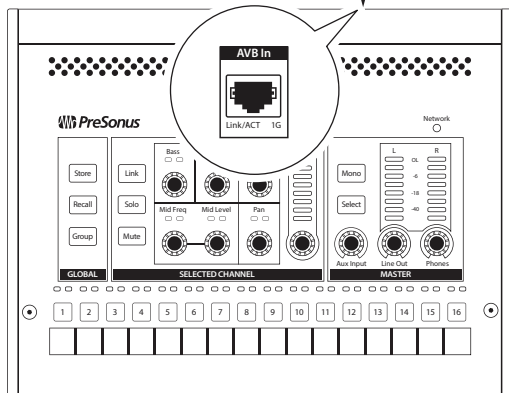

StudioLive 24 Digital Console Mixer

StudioLive 32R Digital Rack Mixer

StudioLive 16 Digital Console Mixer

NSB 16.8 AVB Network Stagebox

NSB 8.8 AVB Network Stagebox

NSB 8.8 AVB Network Stagebox

EarMix 16M Personal Monitor Mixer

EarMix 16M Personal Monitor Mixer

EarMix 16M Personal Monitor Mixer

EarMix 16M Personal Monitor Mixer

EarMix 16M Personal Monitor Mixer

EarMix 16M Personal Monitor Mixer