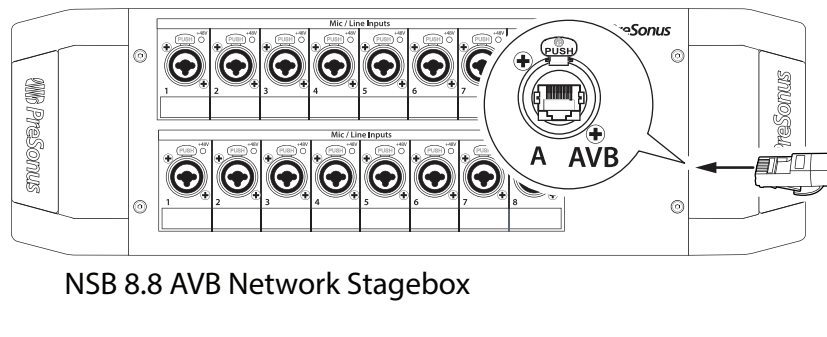

StudioLive 24 Digital Console Mixer

StudioLive 32R Digital Rack Mixer

StudioLive 16 Digital Console Mixer

NSB 16.8 AVB Network Stagebox

NSB 8.8 AVB Network Stagebox

NSB 8.8 AVB Network Stagebox

EarMix 16M Personal Monitor Mixer

EarMix 16M Personal Monitor Mixer

EarMix 16M Personal Monitor Mixer

EarMix 16M Personal Monitor Mixer

EarMix 16M Personal Monitor Mixer

EarMix 16M Personal Monitor Mixer