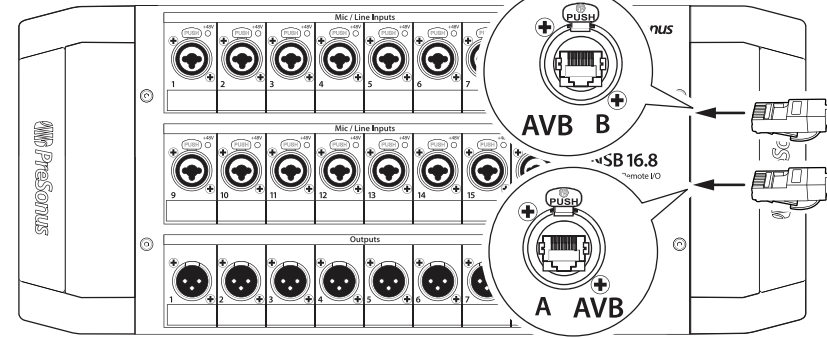

StudioLive 24 Digital Console Mixer

StudioLive 32R Digital Rack Mixer

StudioLive 16 Digital Console Mixer

NSB 16.8 AVB Network Stagebox

NSB 8.8 AVB Network Stagebox

NSB 8.8 AVB Network Stagebox

EarMix 16M Personal Monitor Mixer