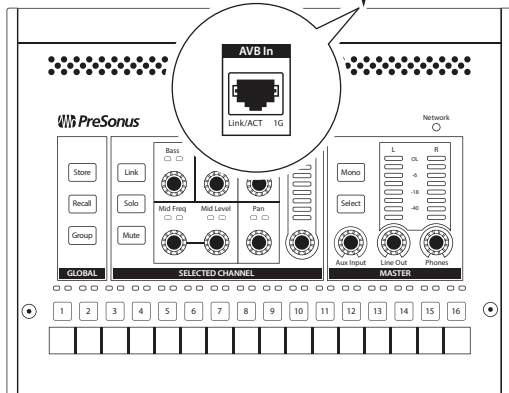

StudioLive 24 Digital Console Mixer

StudioLive 32R Digital Rack Mixer

StudioLive 16 Digital Console Mixer

NSB 16.8 AVB Network Stagebox

NSB 8.8 AVB Network Stagebox

NSB 8.8 AVB Network Stagebox

EarMix 16M Personal Monitor Mixer

EarMix 16M Personal Monitor Mixer

EarMix 16M Personal Monitor Mixer

EarMix 16M Personal Monitor Mixer

EarMix 16M Personal Monitor Mixer

EarMix 16M Personal Monitor Mixer