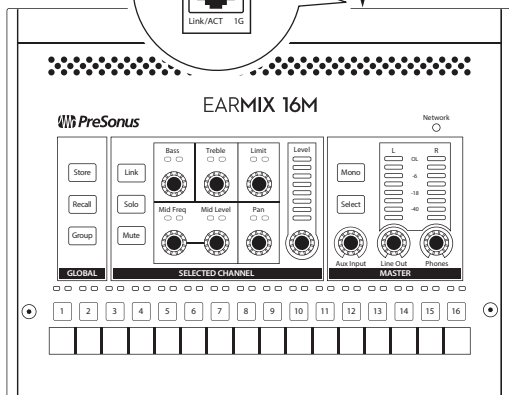

StudioLive 24 Digital Console Mixer

StudioLive 32R Digital Rack Mixer

StudioLive 16 Digital Console Mixer

NSB 16.8 AVB Network Stagebox

NSB 8.8 AVB Network Stagebox

NSB 8.8 AVB Network Stagebox

EarMix 16M Personal Monitor Mixer

EarMix 16M Personal Monitor Mixer

EarMix 16M Personal Monitor Mixer

EarMix 16M Personal Monitor Mixer

EarMix 16M Personal Monitor Mixer

EarMix 16M Personal Monitor Mixer