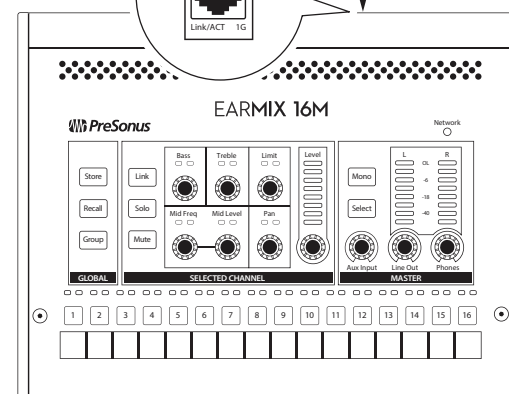

StudioLive 24 Digital Console Mixer

StudioLive 32R Digital Rack Mixer

StudioLive 16 Digital Console Mixer

NSB 16.8 AVB Network Stagebox

NSB 8.8 AVB Network Stagebox

NSB 8.8 AVB Network Stagebox

EarMix 16M Personal Monitor Mixer

EarMix 16M Personal Monitor Mixer

EarMix 16M Personal Monitor Mixer

EarMix 16M Personal Monitor Mixer

EarMix 16M Personal Monitor Mixer

EarMix 16M Personal Monitor Mixer