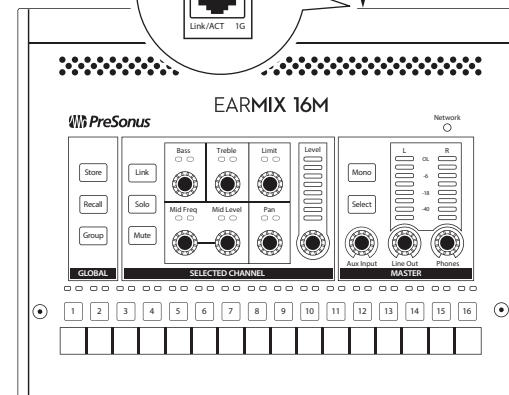

StudioLive 24 Digital Console Mixer

StudioLive 32R Digital Rack Mixer

StudioLive 16 Digital Console Mixer

NSB 16.8 AVB Network Stagebox

NSB 8.8 AVB Network Stagebox

NSB 8.8 AVB Network Stagebox

EarMix 16M Personal Monitor Mixer

EarMix 16M Personal Monitor Mixer

EarMix 16M Personal Monitor Mixer

EarMix 16M Personal Monitor Mixer

EarMix 16M Personal Monitor Mixer

EarMix 16M Personal Monitor Mixer