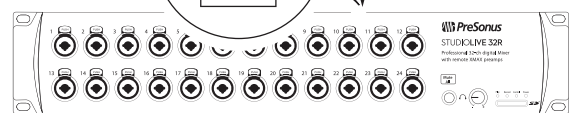

StudioLive 24 Digital Console Mixer

StudioLive 32R Digital Rack Mixer

StudioLive 16 Digital Console Mixer

NSB 16.8 AVB Network Stagebox

NSB 8.8 AVB Network Stagebox

NSB 8.8 AVB Network Stagebox

EarMix 16M Personal Monitor Mixer