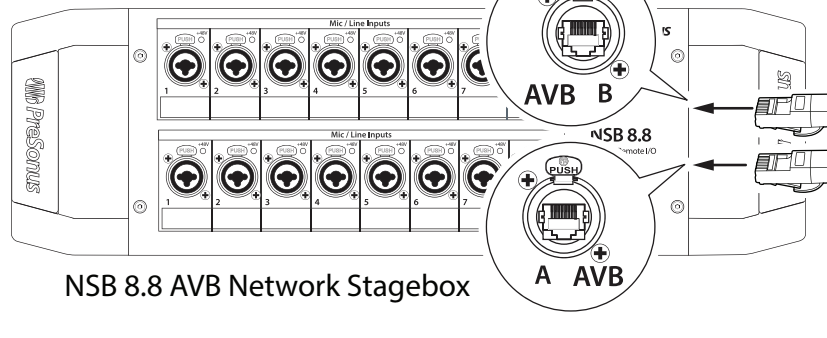

StudioLive 24 Digital Console Mixer

StudioLive 32R Digital Rack Mixer

StudioLive 16 Digital Console Mixer

NSB 16.8 AVB Network Stagebox

NSB 8.8 AVB Network Stagebox

NSB 8.8 AVB Network Stagebox

EarMix 16M Personal Monitor Mixer

EarMix 16M Personal Monitor Mixer

EarMix 16M Personal Monitor Mixer

EarMix 16M Personal Monitor Mixer

EarMix 16M Personal Monitor Mixer

EarMix 16M Personal Monitor Mixer