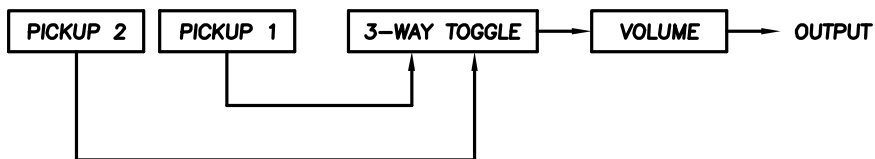

+ = SERIES
& = PARALLEL

MIDDLE POSITION
ACTIVATES PICKUPS 1&2

THIS POSITION ACTIVATES
PICKUP 2 ONLY

THIS POSITION ACTIVATES
PICKUP 1 ONLY

ERNIE BALL / MUSIC MAN

AXIS GUITAR
CONTROL FUNCTION DIAGRAM

REV A	DRAWN BY BMK	APPROVED BY DTM	DATE 1-29-08
SCALE NONE	TOLERANCE N/A	PART NO.	