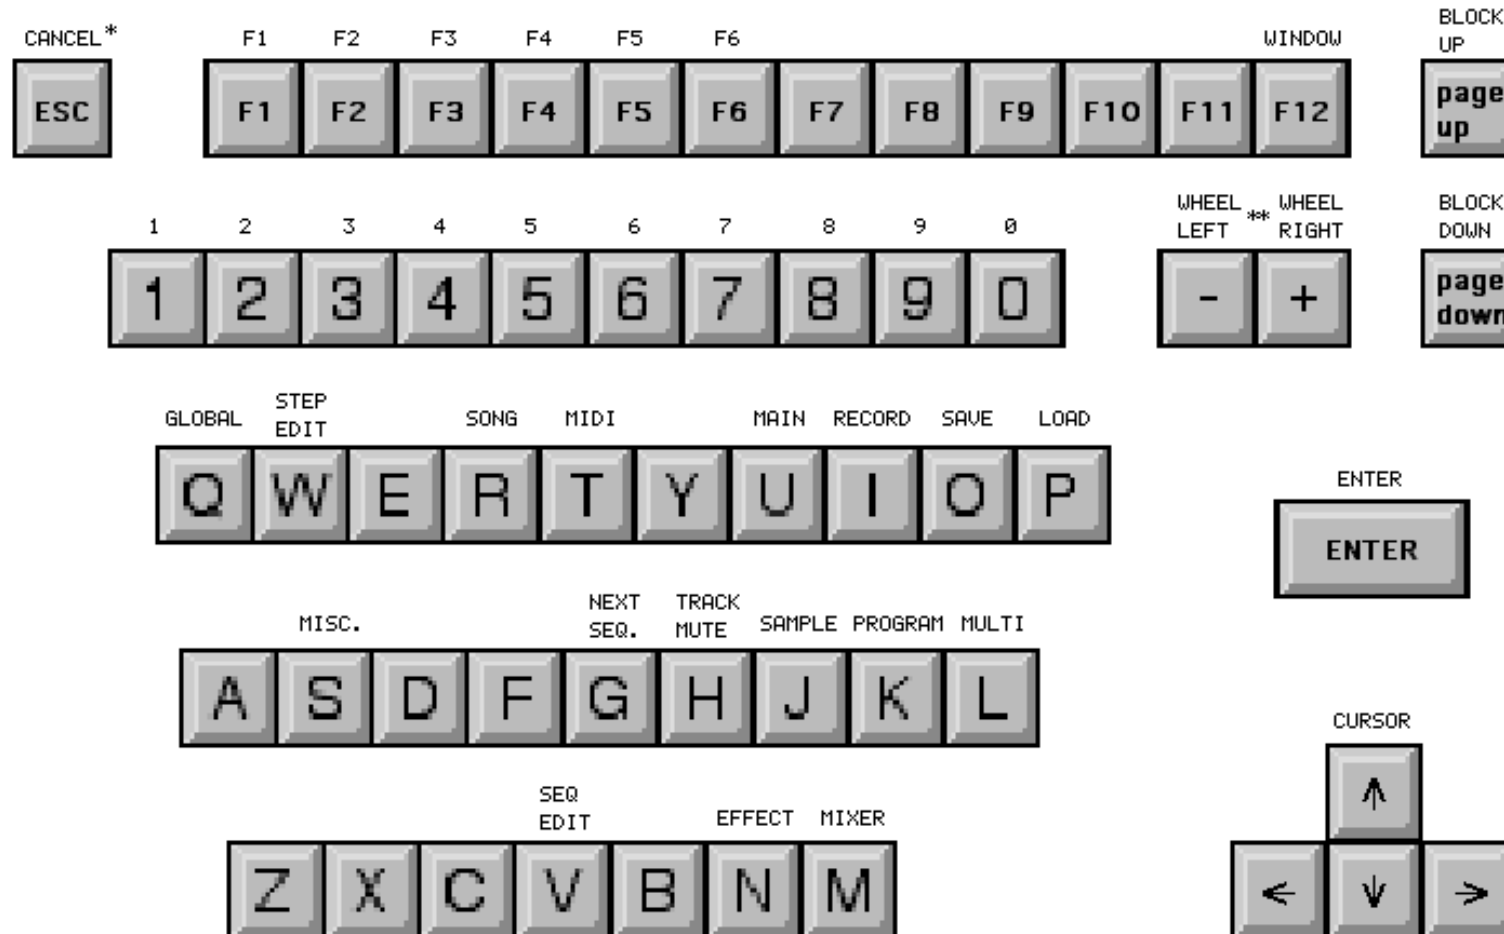

## MPC4000 USB ASCII Keyboard Commands

\* ESC key doesn't work as CANCEL while recording  
\*\* During Data entry of a numeric field, - / + keys work as - / + sign entry