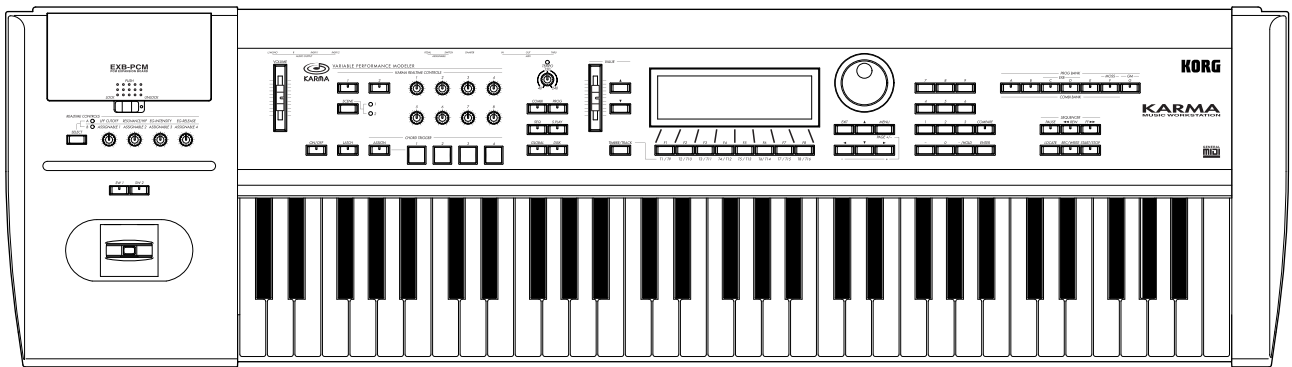

KARMA

MUSIC WORKSTATION

Voice Name List

KORG

Table of contents

Combinations (PRELOAD.PCG)	2	GM Drum kits	36
Bank A	2	64(GM): STANDARD	36
Bank B.....	3	65(GM): ROOM	36
Bank E	4	66(GM): POWER	36
Programs (PRELOAD.PCG)	5	67(GM): ELECTRONIC	36
Bank A	5	68(GM): ANALOG	36
Bank B.....	6	69(GM): JAZZ	37
Bank E	7	70(GM): BRUSH	37
GM2 capital/variation/drum Programs	8	71(GM): ORCHESTRA	37
Bank G / g(1)...g(9) / g(d)	8	72(GM): SFX	37
KARMA GE	10	Multisamples	38
Category: Arp Model	10	Drumsamples	39
Category: Keyboard	10	Preset Patterns	40
Category: Bell/Mallet	13	Demo Songs	40
Category: Acoustic Mono	14	Template Songs	40
Category: Acoustic Poly	14	KARMA RT Control Names	41
Category: Ethnic	16		
Category: Guitar	17		
Category: Bass	18		
Category: Synth Bass	19		
Category: Synth Mono	20		
Category: Synth Poly	21		
Category: Pad Motion	23		
Category: SE	24		
Category: Gated	25		
Category: Drum Pattern	25		
Category: Perc. Pattern	29		
Drum kits (PRELOAD.PCG)	30		
00(A/B): Standard Kit	30		
01(A/B): Standard Kit 2	30		
02(A/B): Processed Kit	30		
03(A/B): Jazz/Brush Kit	31		
04(A/B): House Kit	31		
05(A/B): Tricky Kit	31		
06(A/B): Drum'n'Bass Kit	32		
07(A/B): Hip Hop Kit	32		
08(A/B): Psycho Kit	32		
09(A/B): Percussion Kit	33		
10(A/B): Orchestra&Ethnic	33		
11(A/B): Cymbals Catalog	33		
12(A/B): BD&SD Catalog 1	34		
13(A/B): BD&SD Catalog 2	34		
14(A/B): 01/W Total Kit	34		
15(A/B): 01/W Producer's	35		