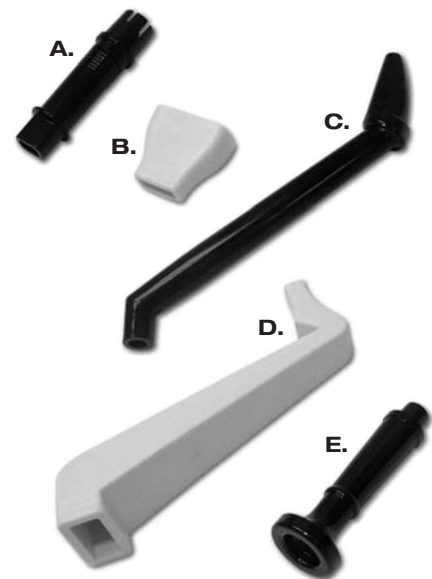

Melodica Notation Chart

Middle C

Middle C

Melodica Accessories

- A. HMA-76** Extra mouthpiece for HM-26, 27 and 32.
- B. HMA-25** Extra mouthpiece for Melodica models 900 and 901.
- C. HMA-80** Professional mouthpiece for HM-36 Melodicas. Makes playing easier by providing a better view of the keyboard.
- D. HMA-75** Vista Mouthpiece permits the player to see the keyboard more easily. Fits Melodica models 900 and 901.
- E. HMA-81** Trumpet mouthpiece for model HM-36.