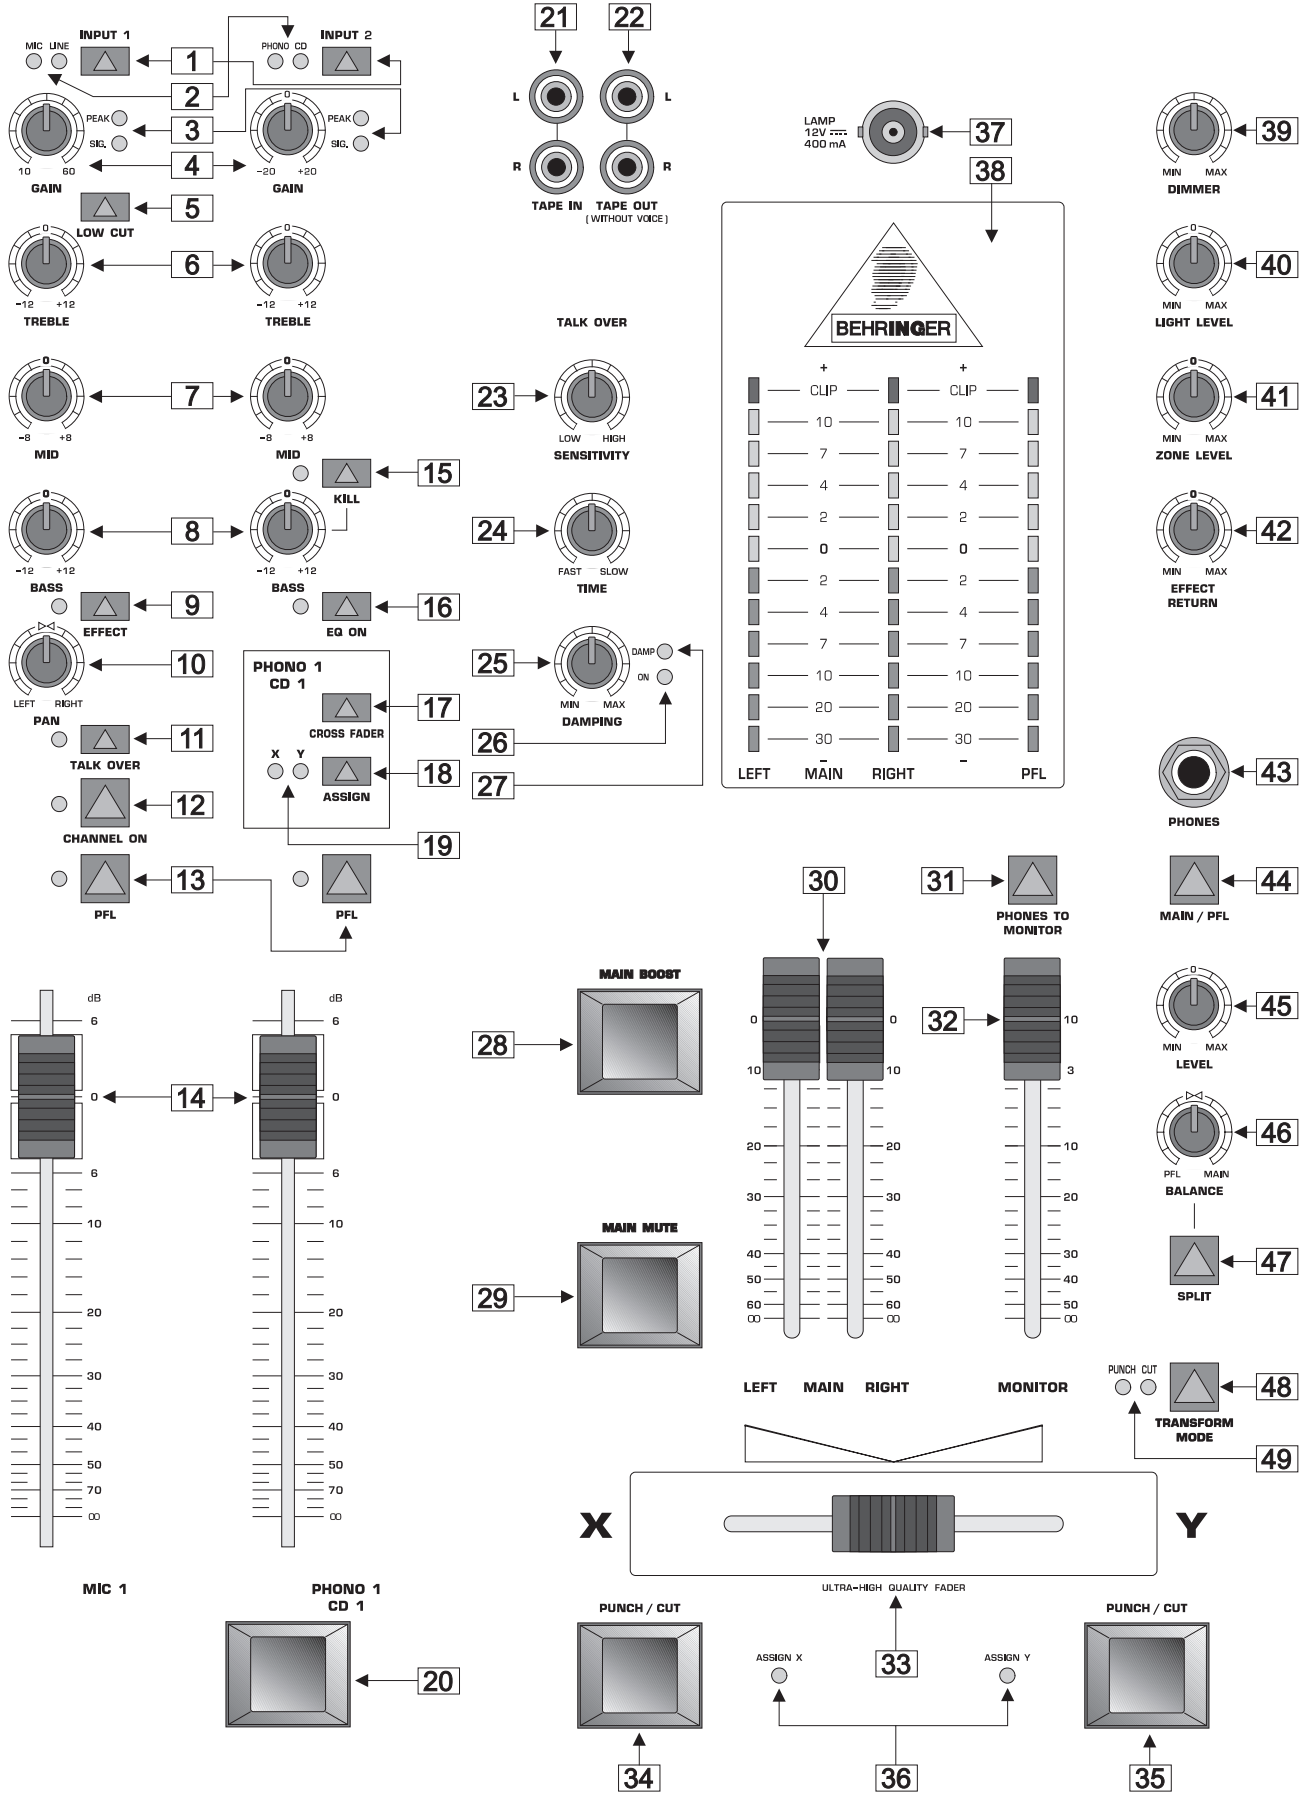

PRO MIXER DX1000 FRONT PANEL

PRO MIXER DX1000 CONNECTIONS