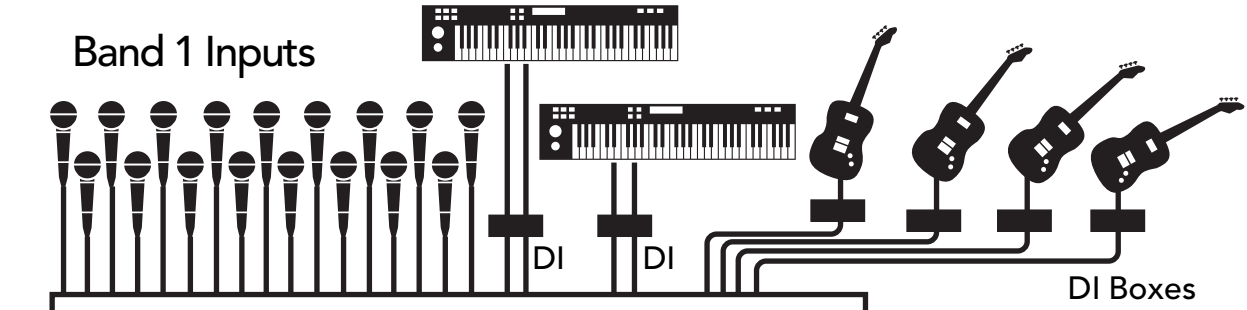

TT System32

Analog inputs 1-24

TT24 with U100 and UFXII cards installed

Band 2 Inputs

Analog 24-Channel Snake

Band 1 Inputs

DS3232

Aux Sends 1-6