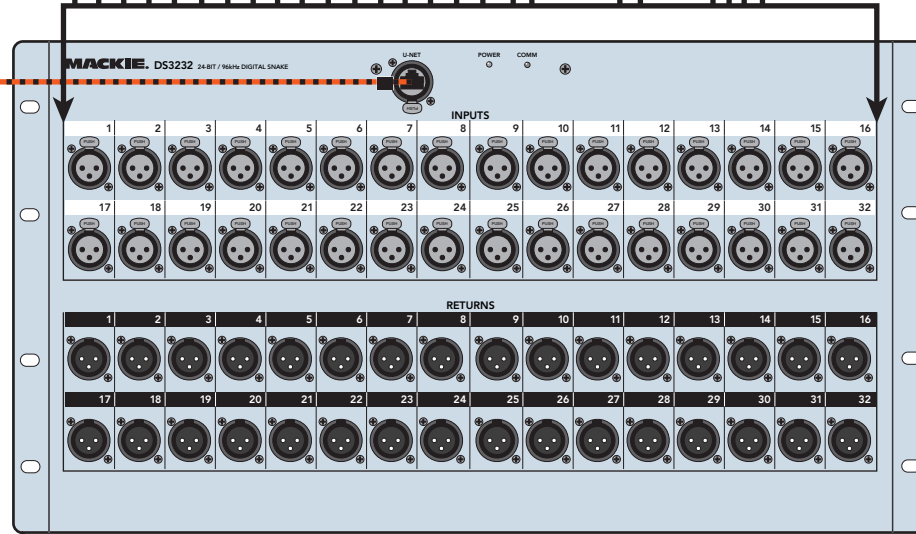

TT System32

Cat5 Cable
(Up to 300 feet)

Inputs 1-32

DI

DI

DI Boxes

DS3232

TT24 with U100 card installed

Aux Send 1-2

Aux Send 3-4

Amps powering monitors

S408

S408

Stage Monitors

Stage Monitors

Matrix 1-2

Cat5 Cable
(Up to 300 feet)

TT24 with U100 card installed

Matrix Output 1-2

Aux Sends 1-12

Matrix Output 3

L/R Main Output

Cry-Room Speakers

Stage Monitors