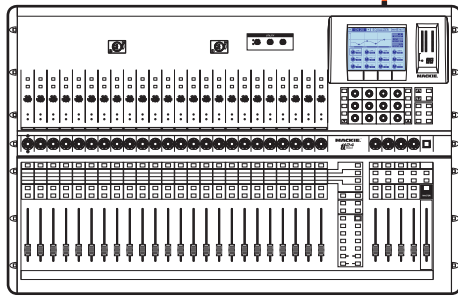

Aux Send 1-2

Aux Send 3-4

Amps powering monitors

S408

S408

Stage Monitors

Stage Monitors

Matrix 1-2

L/R Main Output

Amplifier powering S408 tops

Amplifier powering S410s subwoofers

SA1521z

Delay Speakers

S408

S410s subwoofers

Main PA

Cat5 Cable
(Up to 300 feet)

TT24 with U100 card installed

Matrix Output 1-2

Aux Sends 1-12

Matrix Output 3

L/R Main Output

Cry-Room Speakers

Stage Monitors