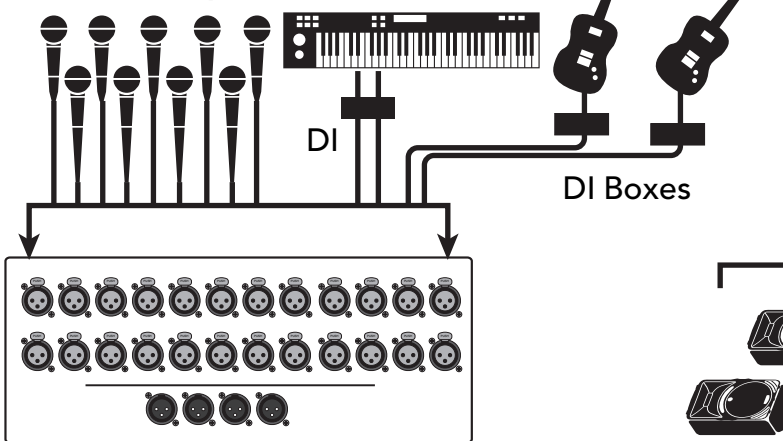

Cat5 Cable
(Up to 300 feet)

TT24 with U100 card installed

Matrix Output 1-2

Aux Sends 1-12

Matrix Output 3

L/R Main Output

Cry-Room Speakers

Stage Monitors

In-Ear Monitors

CIS ceiling speakers

Main PA

NT59 Active Loudspeakers (Tops)
NTS22 Active Subwoofers

Festival Patch with Two Bands

- TT24 Digital Live Console
- DS3232 Digital Snake
- U100 Network Card
- UFXII Card
- Analog Snake
- SRM450 Active Loudspeakers
- SA1232z Active Loudspeakers
- SWA2801z Active Subwoofers

TT System32

Analog inputs 1-24

TT24 with U100 and UFXII cards installed

Band 2 Inputs

Analog 24-Channel Snake

Band 1 Inputs

DS3232

Aux Sends 1-6

Stage Monitors

L/R Main Output

Main PA

SA1232z Active Loudspeakers (Tops)

SWA2801z Active Subwoofers