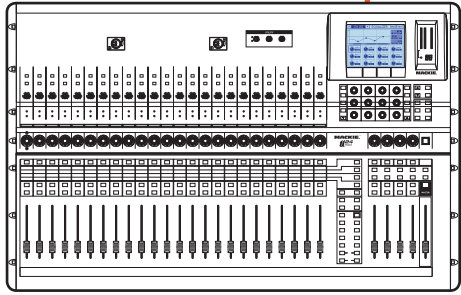

Cat5 Cable
(Up to 300 feet)

TT24 with U100 card installed

Matrix Output 1-2

Aux Sends 1-12

Matrix Output 3

L/R Main Output

Cry-Room Speakers

Stage Monitors

In-Ear Monitors

CIS ceiling speakers

Main PA

NT59 Active Loudspeakers (Tops)
NTS22 Active Subwoofers

Festival Patch with Two Bands

- TT24 Digital Live Console
- DS3232 Digital Snake
- U100 Network Card
- UFXII Card
- Analog Snake
- SRM450 Active Loudspeakers
- SA1232z Active Loudspeakers
- SWA2801z Active Subwoofers

TT System32

Analog inputs 1-24

TT24 with U100 and UFXII cards installed

Band 2 Inputs

Analog 24-Channel Snake

Band 1 Inputs

DS3232

Aux Sends 1-6