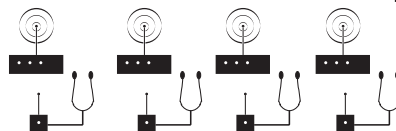

Cat5 Cable
(Up to 300 feet)

TT24 with U100 card installed

Matrix Output 1-2

Aux Sends 1-12

Matrix Output 3

L/R Main Output

Cry-Room Speakers

Stage Monitors