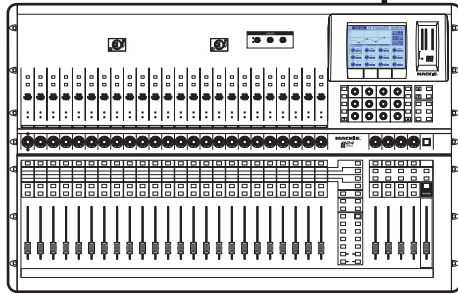

TT System32

Cat5 Cable
(Up to 300 feet)

Inputs 1-32

DI

DI

DI Boxes

DS3232

TT24 with U100 card installed

Aux Send 1-2

Aux Send 3-4

Amps powering monitors

S408

S408

Stage Monitors

Stage Monitors

Matrix 1-2

Cat5 Cable
(Up to 300 feet)

TT24 with U100 card installed

Matrix Output 1-2

Aux Sends 1-12

Matrix Output 3

L/R Main Output

Cry-Room Speakers

Stage Monitors