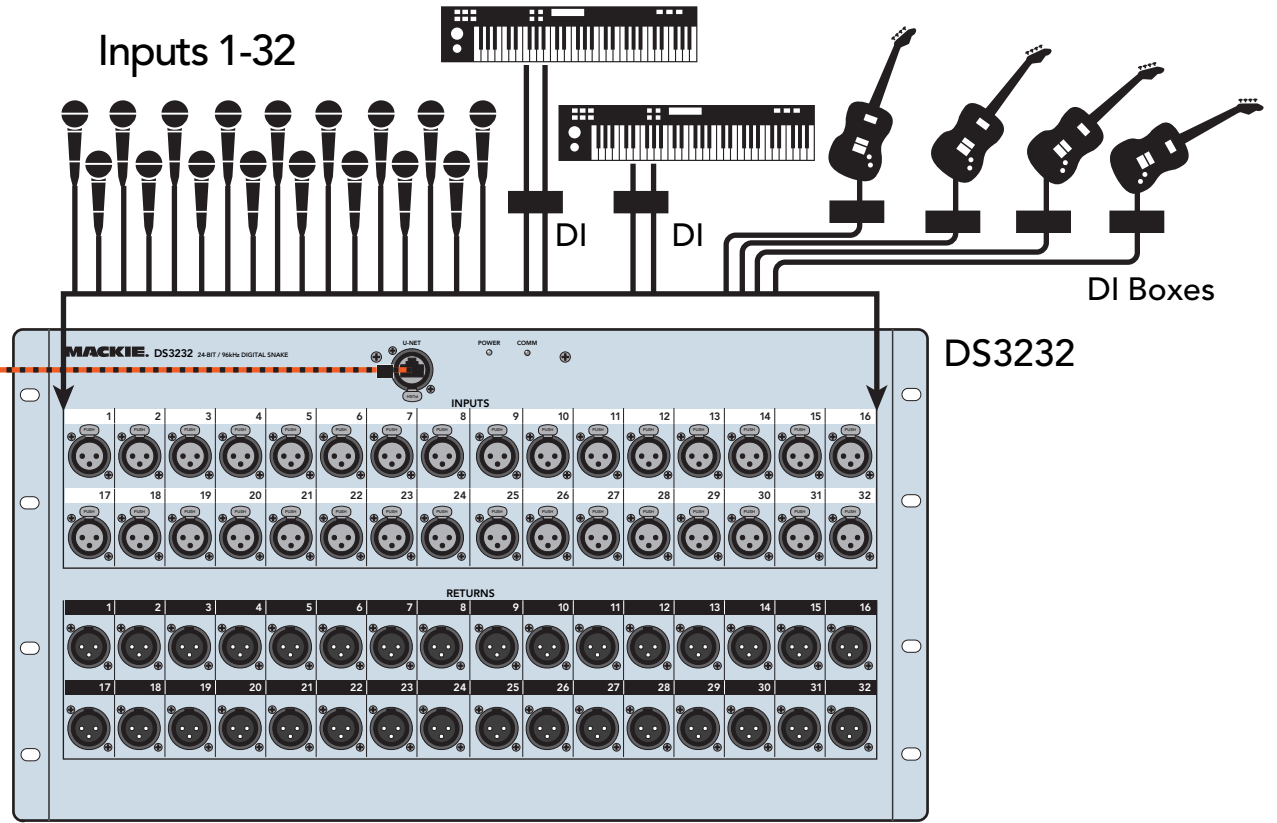

Cat5 Cable
(Up to 300 feet)

TT24 with U100 card installed

Matrix Output 1-2

Aux Sends 1-12

Matrix Output 3

L/R Main Output

Cry-Room Speakers

Stage Monitors