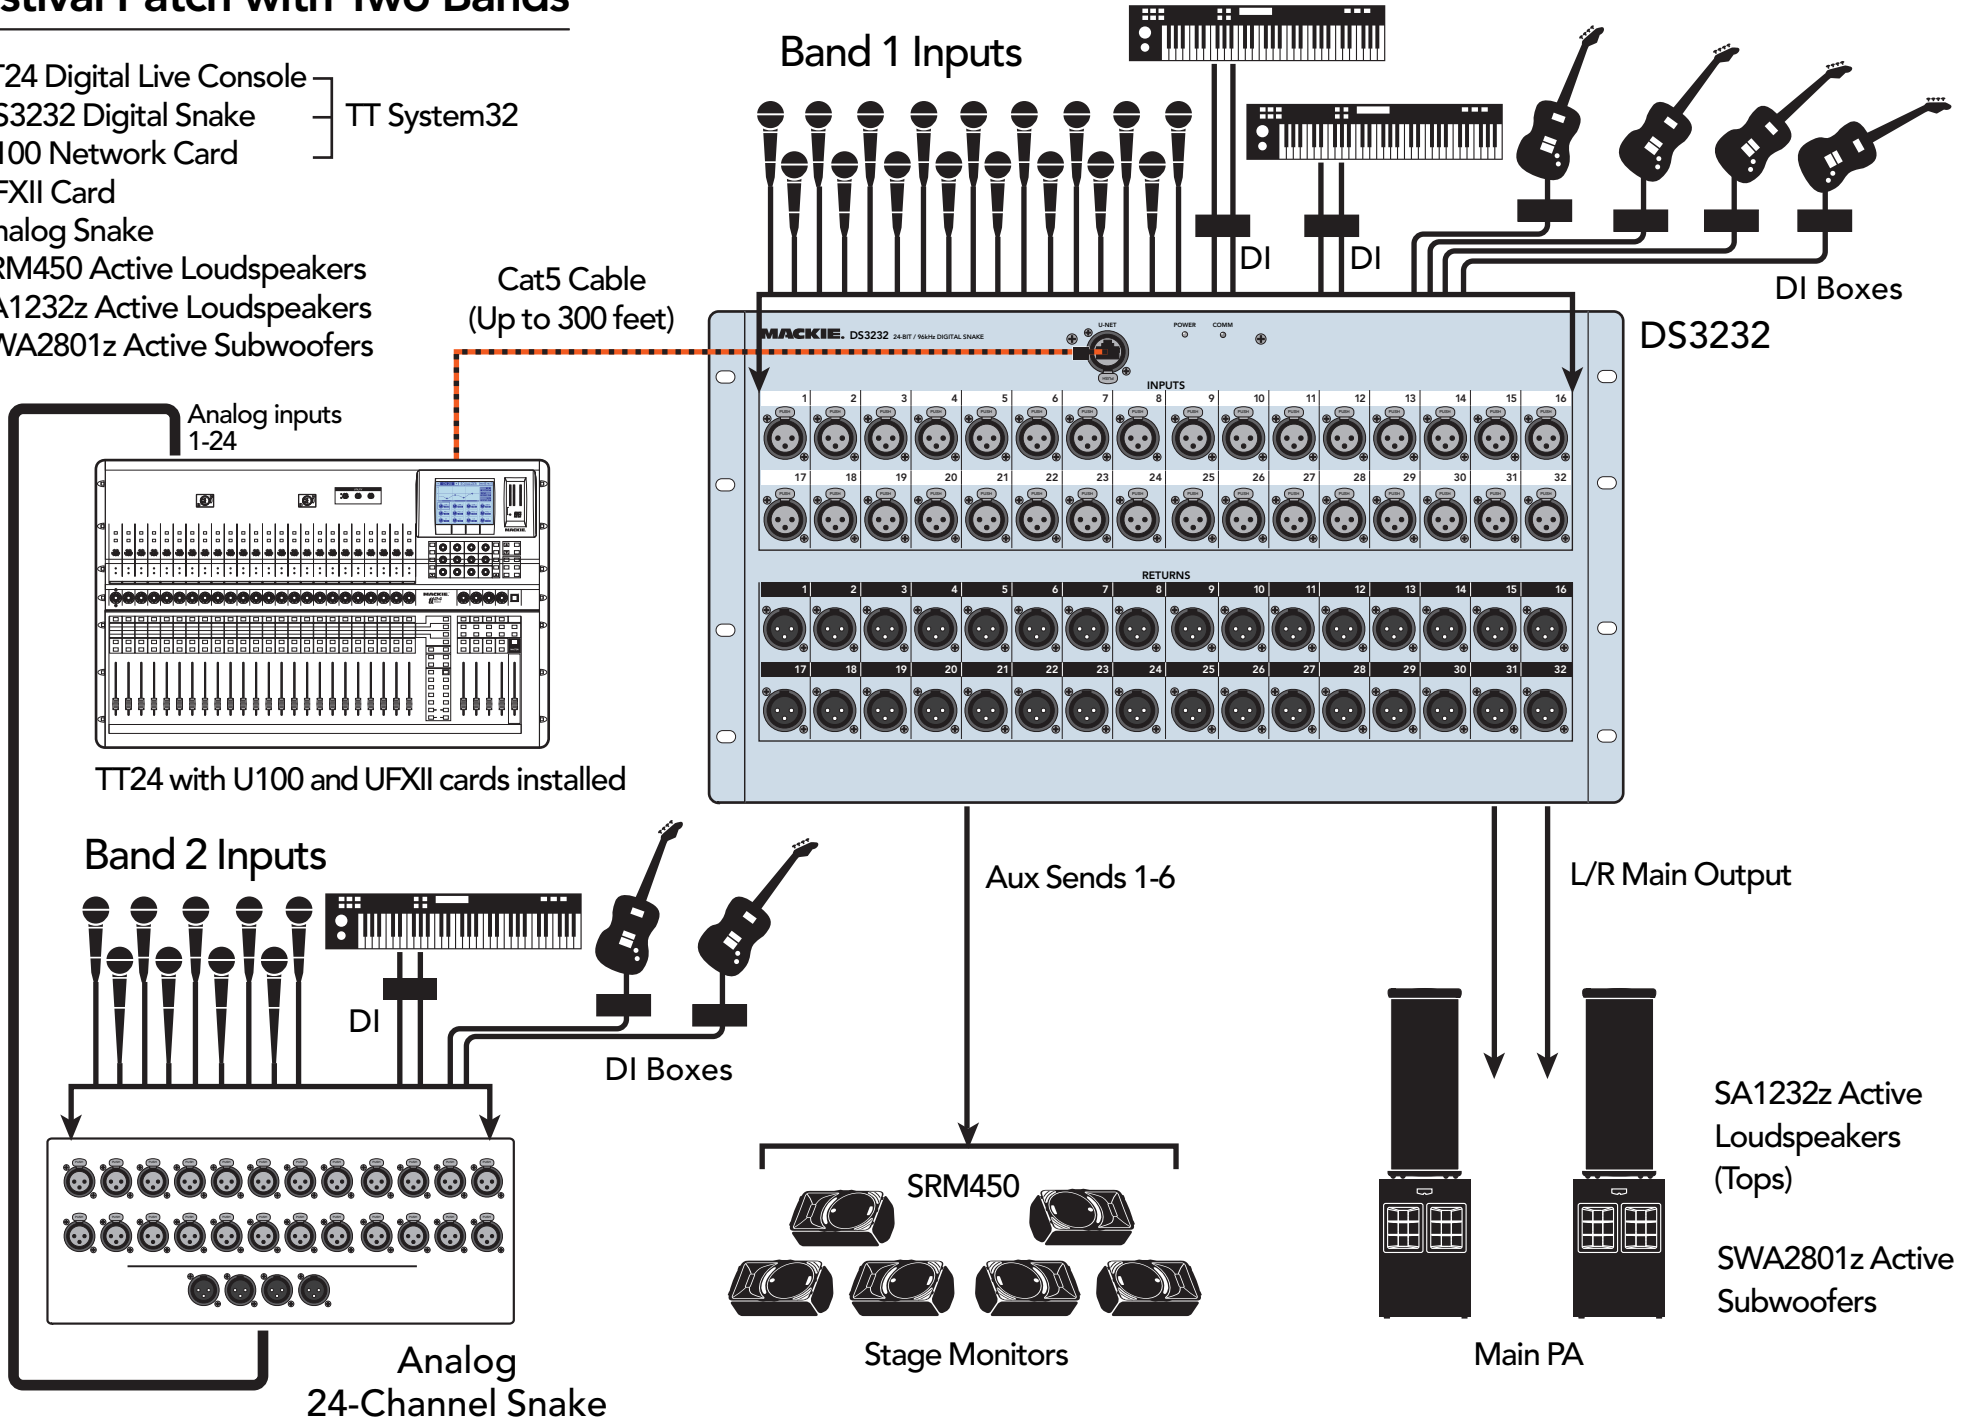

TT System32

Cat5 Cable
(Up to 300 feet)

Inputs 1-32

DI

DI

DI Boxes

DS3232

TT24 with U100 card installed

Cat5 Cable
(Up to 300 feet)

TT24 with U100 card installed

Matrix Output 1-2

Aux Sends 1-12

Matrix Output 3

L/R Main Output

Cry-Room Speakers

Stage Monitors

In-Ear Monitors

CIS ceiling speakers

Main PA

NT59 Active Loudspeakers (Tops)
NTS22 Active Subwoofers

Festival Patch with Two Bands

- TT24 Digital Live Console
- DS3232 Digital Snake
- U100 Network Card
- UFXII Card
- Analog Snake
- SRM450 Active Loudspeakers
- SA1232z Active Loudspeakers
- SWA2801z Active Subwoofers

TT System32

Analog inputs 1-24

TT24 with U100 and UFXII cards installed

Band 2 Inputs

Analog 24-Channel Snake

Band 1 Inputs

DS3232

Aux Sends 1-6