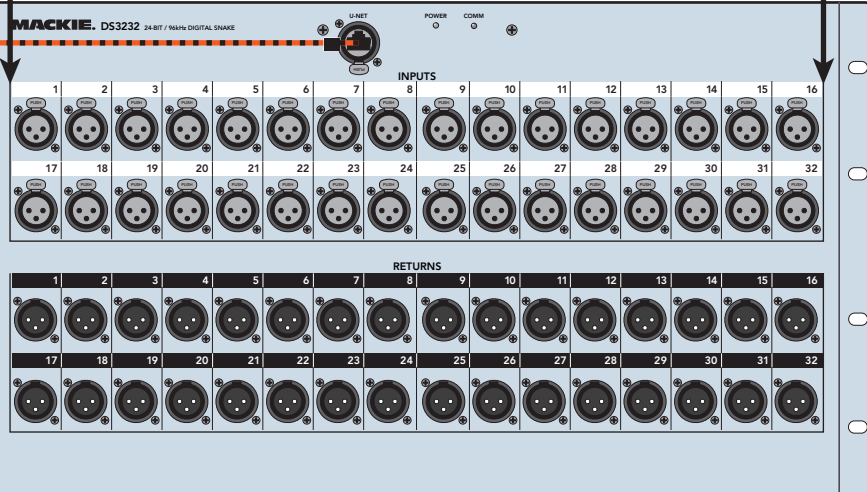

Cat5 Cable
(Up to 300 feet)

TT24 with U100 card installed

Matrix Output 1-2

Aux Sends 1-12

Matrix Output 3

L/R Main Output

Cry-Room Speakers

Stage Monitors

In-Ear Monitors

CIS ceiling speakers

Main PA

NT59 Active Loudspeakers (Tops)
NTS22 Active Subwoofers

Festival Patch with Two Bands

- TT24 Digital Live Console
- DS3232 Digital Snake
- U100 Network Card
- UFXII Card
- Analog Snake
- SRM450 Active Loudspeakers
- SA1232z Active Loudspeakers
- SWA2801z Active Subwoofers

TT System32

Analog inputs 1-24

TT24 with U100 and UFXII cards installed

Band 2 Inputs

Analog 24-Channel Snake

Band 1 Inputs

DS3232

Aux Sends 1-6

Stage Monitors

L/R Main Output

Main PA

SA1232z Active Loudspeakers (Tops)

SWA2801z Active Subwoofers