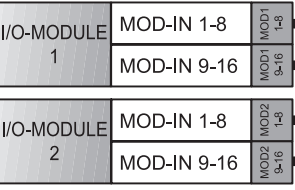

DIRECT OUT 1-32 (IN GROUPS OF TWO)

LINE INPUTS 13-16

32 INPUT SELECT MATRIX (IN GROUPS OF EIGHT CHANNELS)

24 OUTPUT SELECT MATRIX