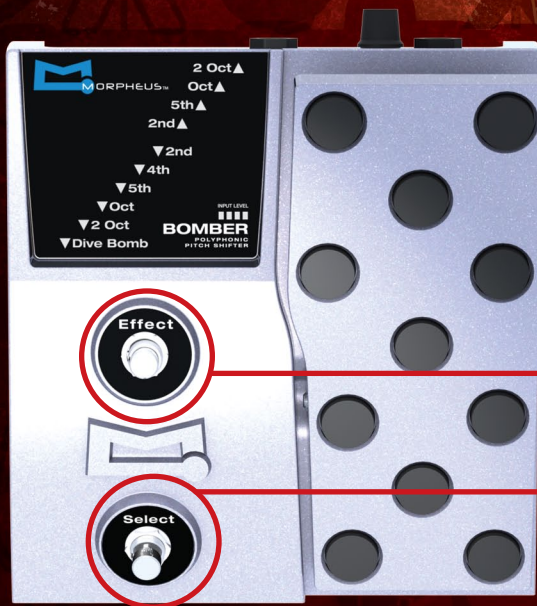

The Morpheus **Bomber**

gives your
guitar Instant
polyphonic
pitch shifting
full chordal
whammy bar
string bending
as well as
3 octave
Dive Bombs!

The **MORPHEUS Bomber** pedal – do deep dive bombs and full chordal whammy bar string bending with the **Bomber** pedal– and your guitar never goes out of tune!

some new and exciting guitar tricks.

The **Bomber** pedal's innovative design strikes a perfect balance between control and ease of use.

No more bending over to change pedal settings. Select a range from two octaves up, to three octaves Down by simply using your foot.

MORPHEUS™

Extreme Processors • morpheusEFX.com

The Bomber Pedal

- Proprietary polyphonic pitch Shifter
- Pitch up a 2nd, 5th 1 octave or 2 full octaves
- Pitch down a 2nd, 4th, 5th 1 octave or 2 full octaves
- Features a 3 octave foot controlled Dive Bomb!
- Bright backlit indicators
- IN, OUT and power supply jacks (power supply included)
- Rugged cast-metal chassis
- Two-year limited warranty

USB plug allows for software updates

Dynamic foot controlled tremolo allows for smooth pitch shifting striking a perfect balance between control and ease of use

Foot controlled bypass allows instant effect toggle on/off