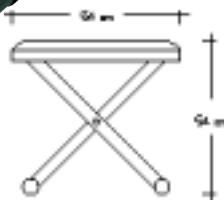

EL60
Professional keyboard bench, non adjustable with extra large thick padded seat cushion, foam filled, covered with black textured vinyl. Very stable, safe and secure, the EL60 is available in black

EL70
Professional keyboard bench ergonomically designed for comfort: fully adjustable with extra large thick padded seat cushion, foam filled, covered with black textured vinyl. Very sturdy, safe and secure, the EL70 is available in black

Detailed view of the steel bar and the improved height adjustment mechanism

EL60

EL70

	EL50	EL50V	EL60	EL70
Tubing size (mm)	25x25x1.2	25x25x1.2	25x25x1.2	25x25x1.2
Min-Max height (cm)	0-41	0-41	41 (non adjustable)	0-41 (fully adjustable)
Load capacity (kg)	100	100	100	100
Weight (kg)	5.7	5.7	4.2	4.1
Volume (cbm)	0.036	0.036	0.036	0.036
Master Pack (pcs)	1	1	1	1