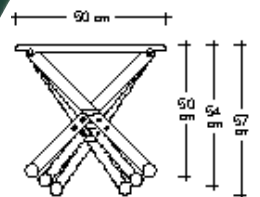

Detailed view of the steel bar and the improved height adjustment mechanism

EL60

EL70

	EL50	EL50V	EL60	EL70
Tubing size (mm)	25x25x1.2	25x25x1.2	25x25x1.2	25x25x1.2
Min-Max height (cm)	0-41	0-41	41 (non adjustable)	0-41 (fully adjustable)
Load capacity (kg)	100	100	100	100
Weight (kg)	5.7	5.7	4.2	4.1
Volume (cbm)	0.036	0.036	0.036	0.036
Master Pack (pcs)	1	1	1	1